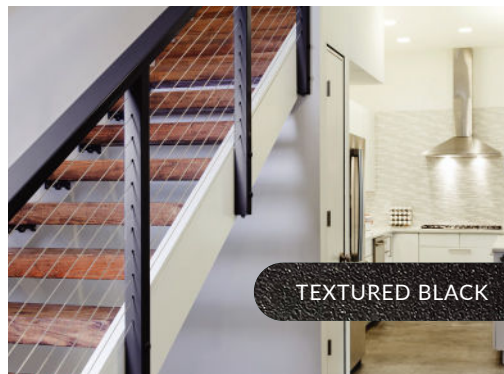

# Create Cohesion from the Inside-Out with On-Trend Color and Mixed Metals

Brought to you by Feeney,® Inc. — Sponsored Content

It's no secret that color is an impactful determining factor in interior and exterior design; however, it is interesting to see that in today's market, color is more often than not a larger factor in choosing a railing solution than mounting or top rail options for consumers and designers.

Keeping all three of these important trends in mind, Feeney® enhanced their DesignRail® color offering with the new powdered-coated aluminum color program called ColorEasy™. Ranging from classic to modern to everything in between, Feeney makes it easy for homeowners, remodelers and designers to complement the style of virtually any space with railing that connects to an interior or exterior color palette for one consistent look and feel.

With colors Black, White, Silver and Bronze ranking as the four most sought-after colors within the industry, it makes it possible for homeowners and pros alike to choose from a couple of essential neutral base colors that they can then work from to curate the perfect mix of metals in a space, whether it be interior or exterior.