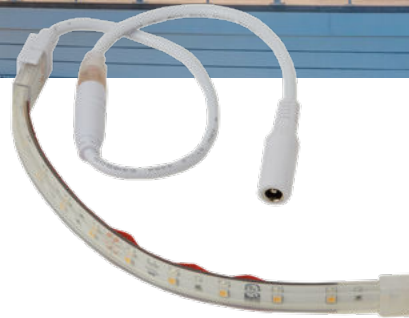

# DesignRail® Custom LED Rail Lighting

Feeney 24V Wet Location Strip Light is a versatile, linear light that provides high output lighting for indoor and outdoor applications. High lumen output makes it ideal for railing lighting, as well as an efficient ambient light when installed with a compatible dimmer switch. This strip features a flexible, weather-proof housing that resists the elements and dust.

- Fully dimmable using 24V magnetic dimmable driver kits and compatible dimmer switch
- Installation is a breeze by surface mounting with integrated VHB tape
- Maintains UL Listing even after it is cut in the field
- Excellent warranty: Light Strips (7 years) and Power Supplies (5 years)

## SPECIFICATIONS

<b>VOLTAGE:</b> 24V DC
<b>BRIGHTNESS:</b> 114 lumens/ft
<b>COLOR (CCT):</b> 3500K
<b>COLOR RENDERING INDEX (CRI):</b> 90+
<b>POWER CONSUMPTION:</b> 1046 watts/ft
<b>UL CERTIFICATION:</b> UL Listed (maintained after cut in field)
<b>IP Rating:</b> IP65
<b>CONDITIONS:</b> Wet rated
<b>INSTALLATION CONDITIONS:</b> Max run length of 55 ft.

### SPECIFICATIONS

**VOLTAGE:** 24V DC

**BRIGHTNESS:** 114 lumens/ft

**COLOR (CCT):** 3500K

**COLOR RENDERING INDEX (CRI):** 90+

**POWER CONSUMPTION:** 1046 watts/ft

**UL CERTIFICATION:** UL Listed

**IP Rating:** IP65