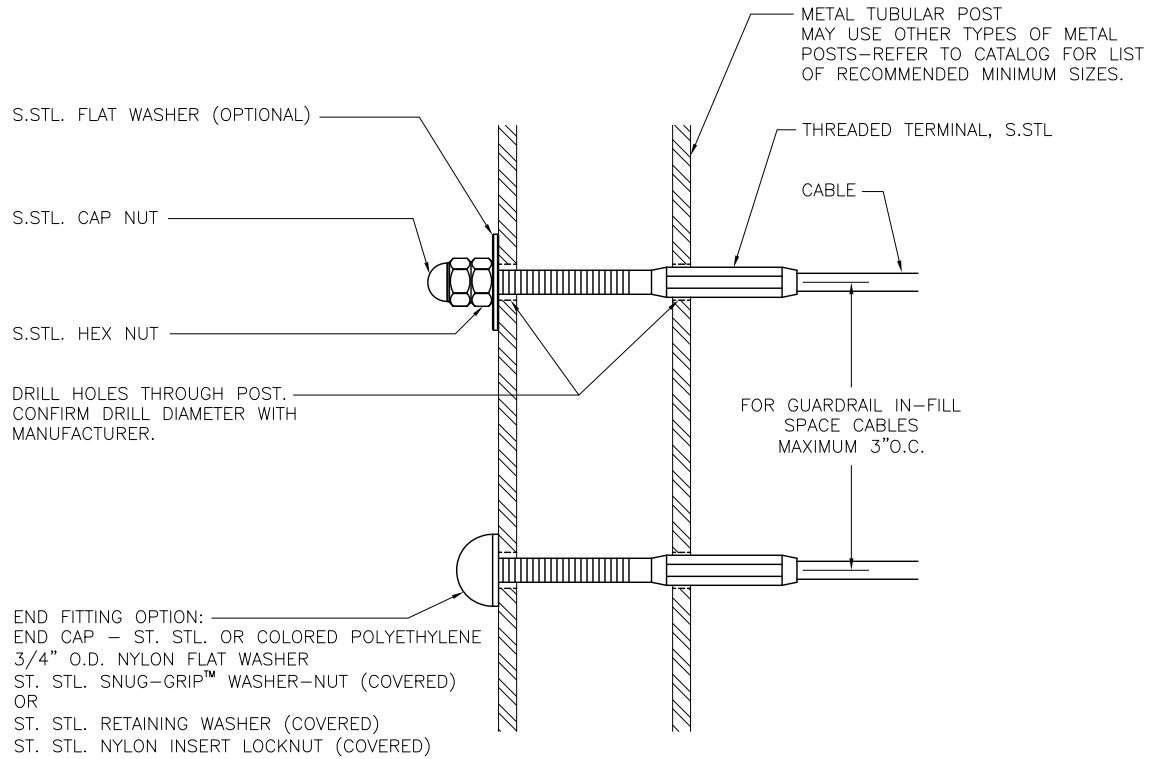

THREADED TERMINAL – HORIZONTAL TERMINATION ON METAL POST  
 (DETAILS TYPICAL FOR 1/8", 3/16" & 1/4" CABLE)

CableRail Reference Drawing:

**THREADED TERMINAL - LEVEL TERMINATION IN METAL POSTS**

THIS DRAWING IS THE PROPERTY OF FEENEY INC. ANY REPRODUCTION OF THIS DOCUMENT WITHOUT THE EXPRESSED WRITTEN CONSENT OF FEENEY INC. IS STRICTLY PROHIBITED.