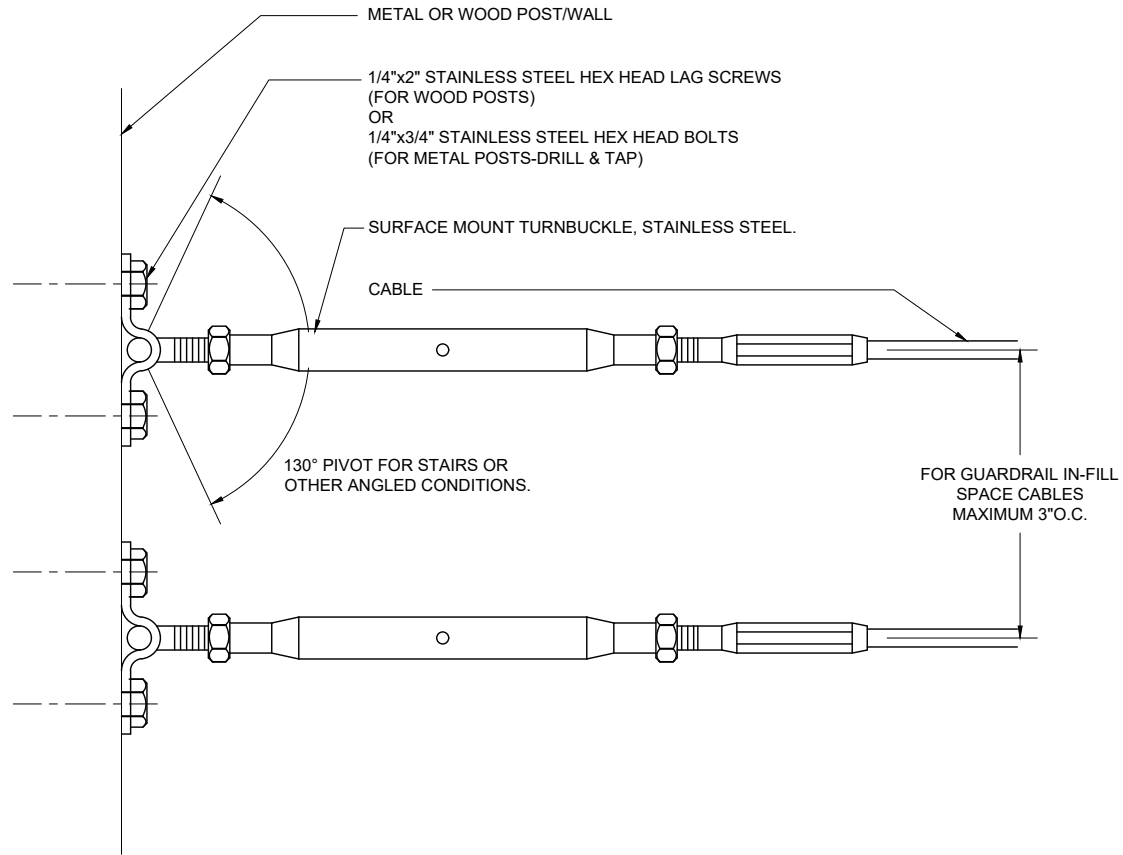

SURFACE MOUNT TURNBUCKLE - HORIZONTAL TERMINATION ON POST/WALL  
 (DETAILS TYPICAL FOR 1/8", 3/16" & 1/4" CABLE)

CableRail Reference Drawing:  
**SURFACE MOUNT TURNBUCKLE - LEVEL TERMINATION**

THIS DRAWING IS THE PROPERTY OF FEENEY INC. ANY REPRODUCTION OF THIS DOCUMENT WITHOUT THE EXPRESSED WRITTEN CONSENT OF FEENEY INC. IS STRICTLY PROHIBITED.