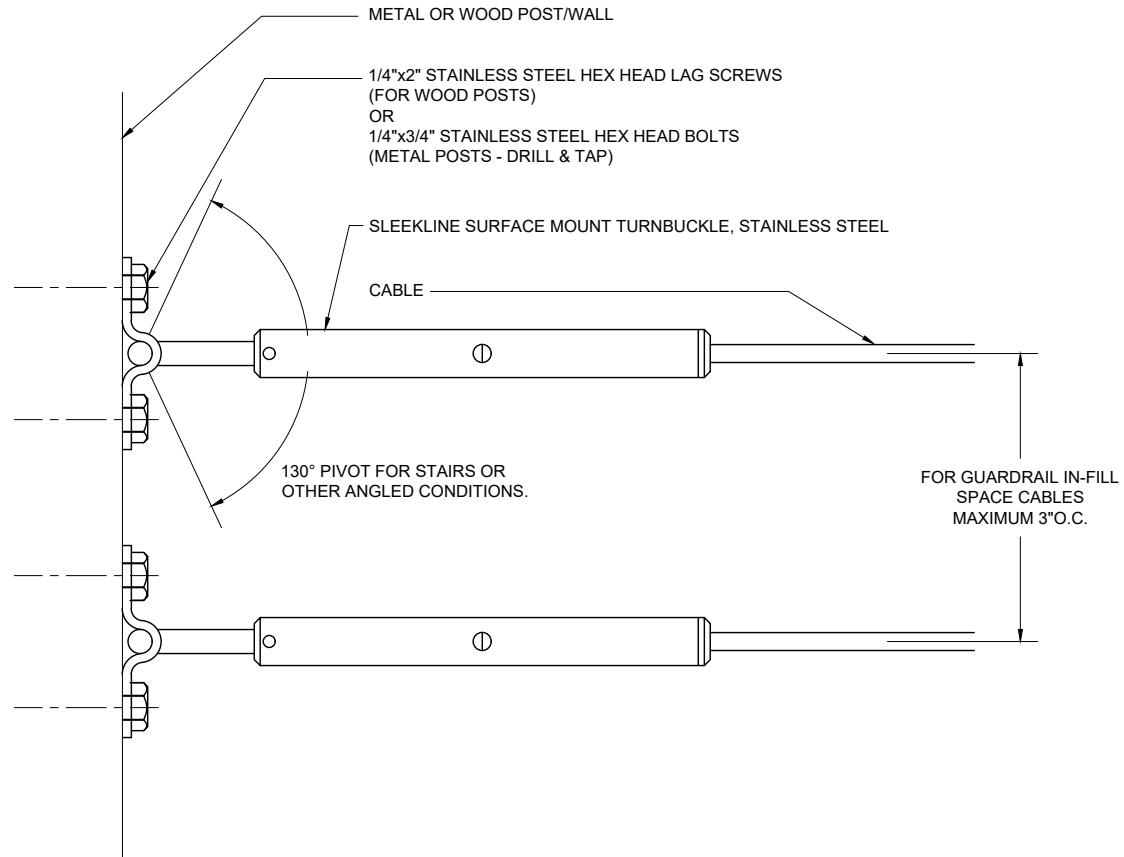

SLEEKLINE SURFACE MOUNT TURNBUCKLE - HORIZONTAL TERMINATION ON POST/WALL
 (DETAILS TYPICAL FOR 1/8", 3/16")

CableRail Reference Drawing:

SLEEKLINE SURFACE MOUNT TURNBUCKLE - LEVEL TERMINATION

THIS DRAWING IS THE PROPERTY OF FEENEY INC. ANY REPRODUCTION OF THIS DOCUMENT WITHOUT THE EXPRESSED WRITTEN CONSENT OF FEENEY INC. IS STRICTLY PROHIBITED.