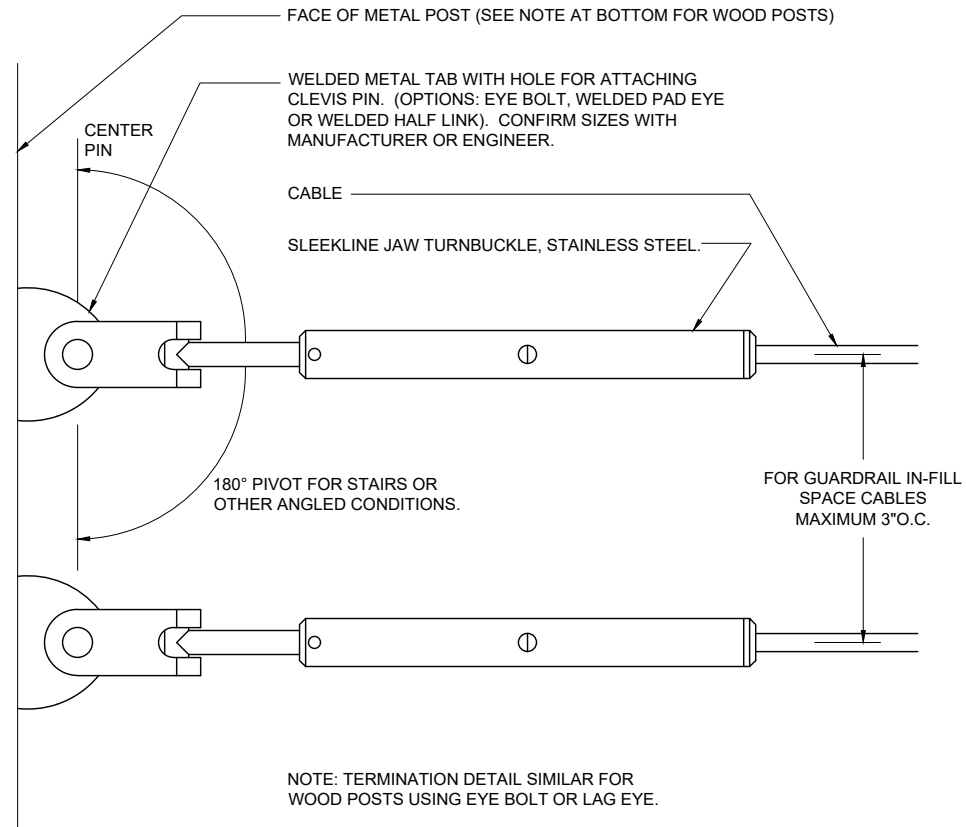

SLEEKLINE JAW TURNBUCKLE - HORIZONTAL TERMINATION ON POST/WALL
 (DETAILS TYPICAL FOR 1/8", 3/16")

CableRail Reference Drawing:
SLEEKLINE JAW END TURNBUCKLE - LEVEL TERMINATION

THIS DRAWING IS THE PROPERTY OF FEENEY INC. ANY REPRODUCTION OF THIS DOCUMENT WITHOUT THE EXPRESSED WRITTEN CONSENT OF FEENEY INC. IS STRICTLY PROHIBITED.