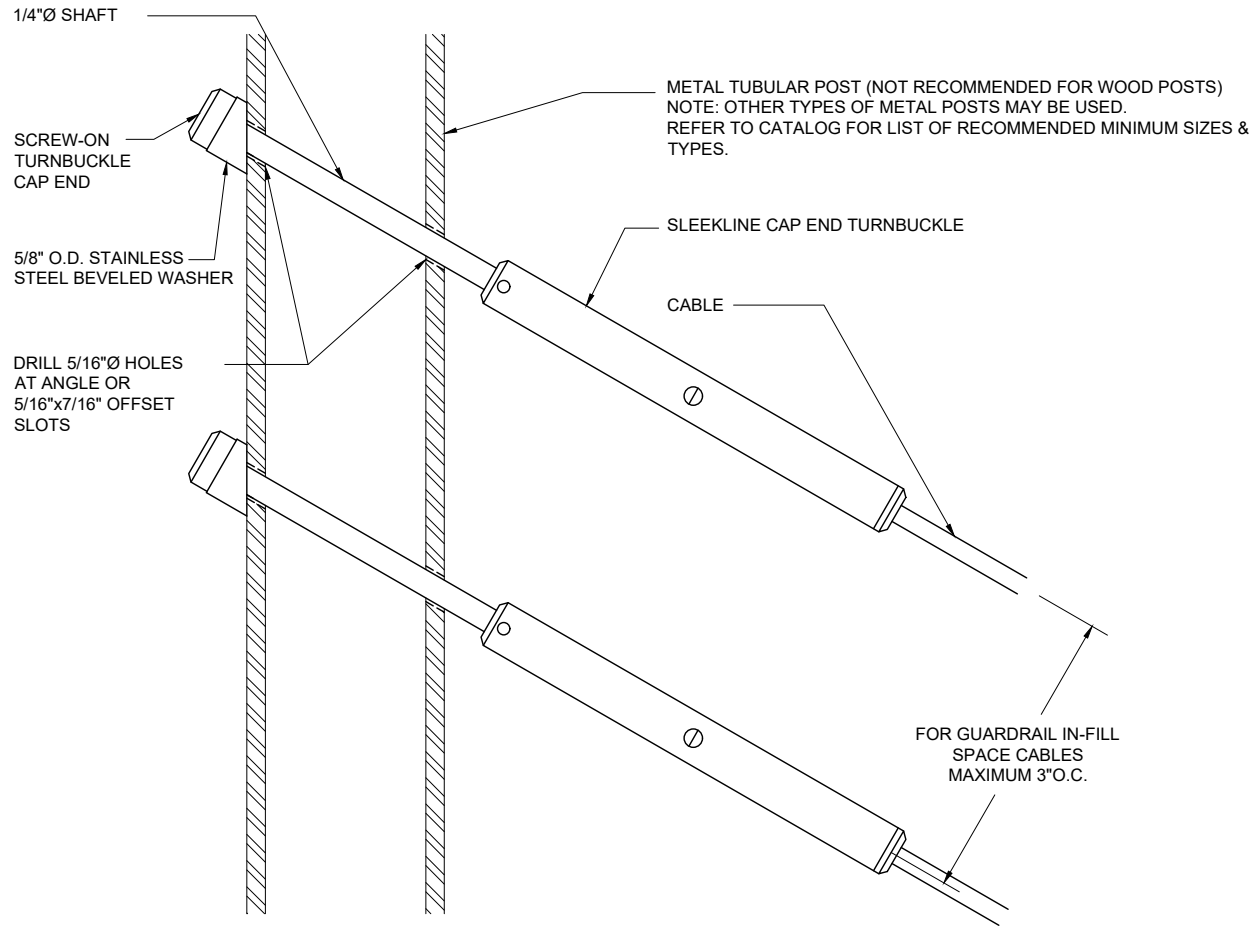

SLEEKLINE CAP END TURNBUCKLE - ANGLED TERMINATION ON METAL POST  
 (DETAILS TYPICAL FOR 1/8", 3/16")

CableRail Reference Drawing:  
**SLEEKLINE CAP END TURNBUCKLE - STAIR TERMINATION**

THIS DRAWING IS THE PROPERTY OF FEENEY INC. ANY REPRODUCTION OF THIS DOCUMENT WITHOUT THE EXPRESSED WRITTEN CONSENT OF FEENEY INC. IS STRICTLY PROHIBITED.