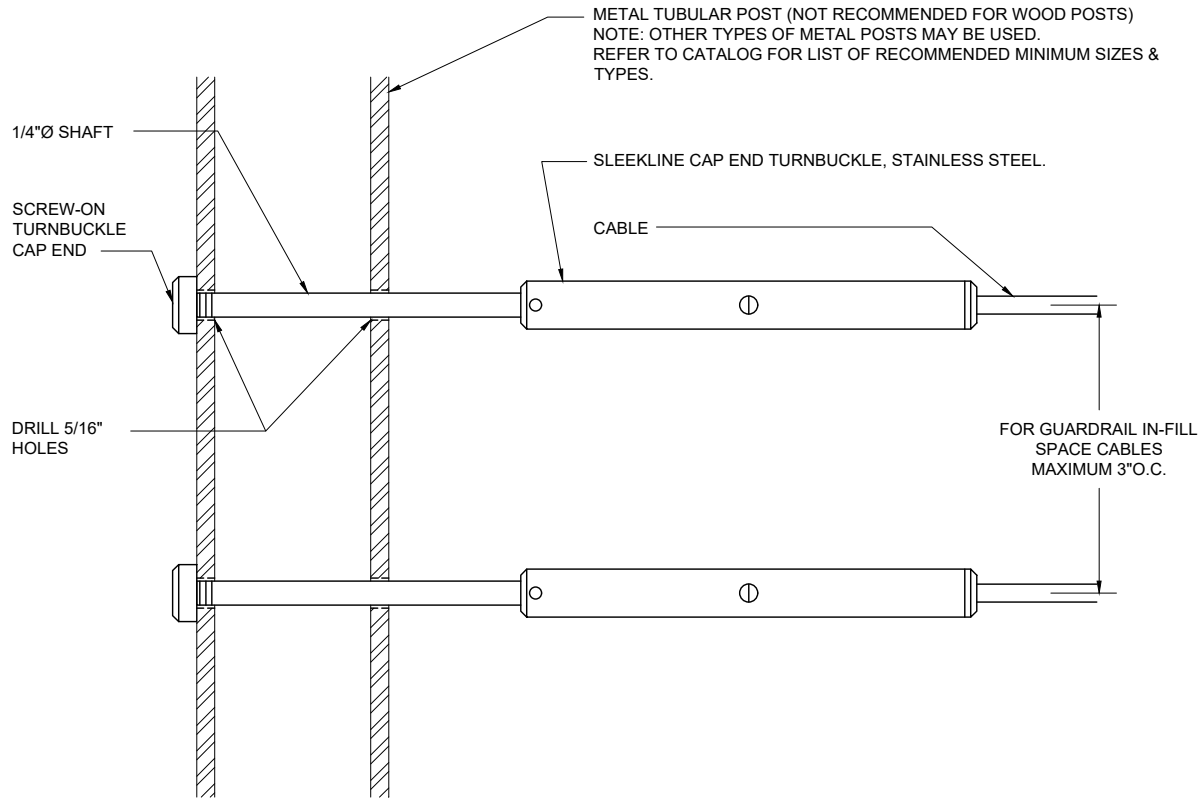

SLEEKLINE CAP END TURNBUCKLE - HORIZONTAL TERMINATION ON METAL POST
 (DETAILS TYPICAL FOR 1/8", 3/16")

CableRail Reference Drawing:
SLEEKLINE CAP END TURNBUCKLE - LEVEL TERMINATION

THIS DRAWING IS THE PROPERTY OF FEENEY INC. ANY REPRODUCTION OF THIS DOCUMENT WITHOUT THE EXPRESSED WRITTEN CONSENT OF FEENEY INC. IS STRICTLY PROHIBITED.