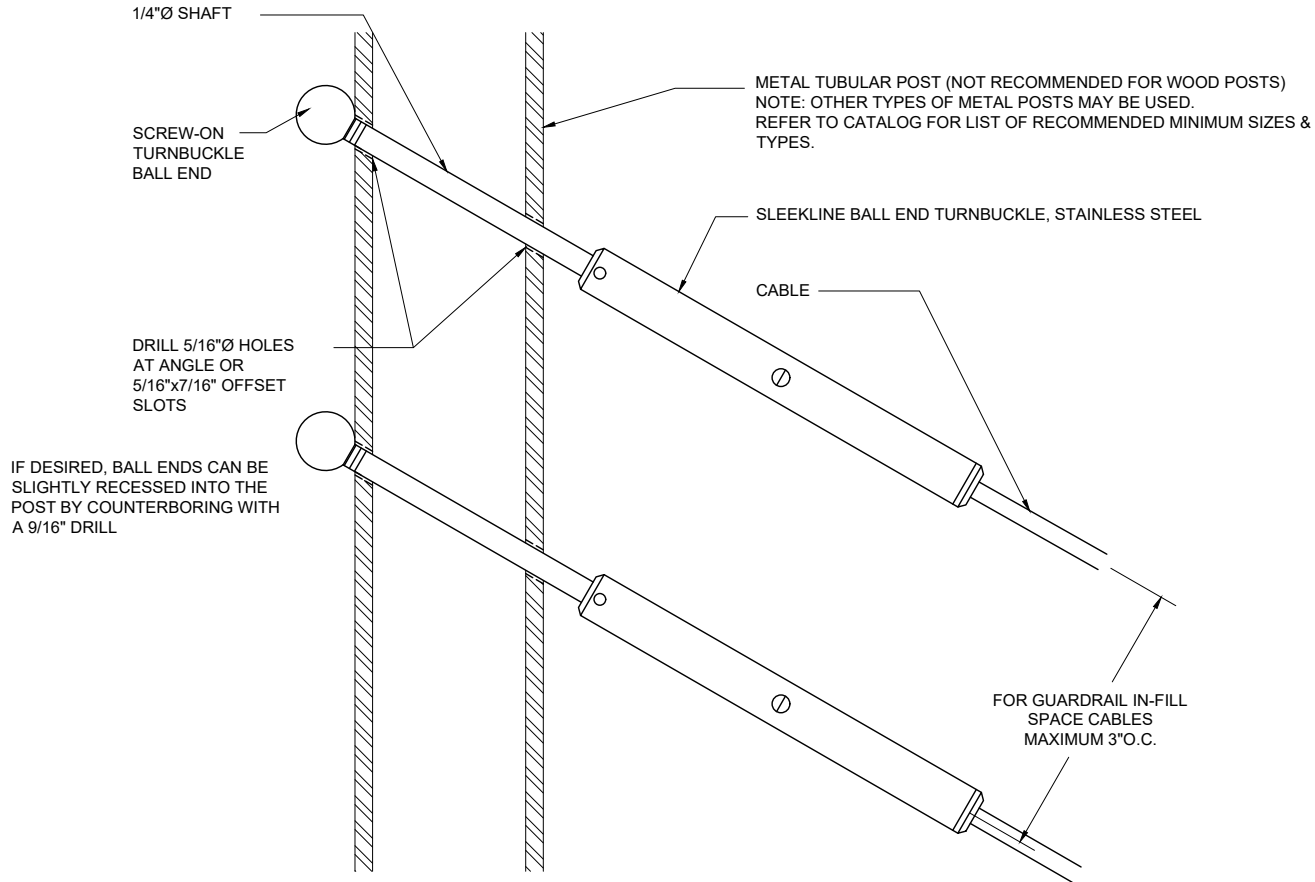

SLEEKLINE BALL END TURNBUCKLE - ANGLED TERMINATION ON METAL POST  
 (DETAILS TYPICAL FOR 1/8", 3/16")

CableRail Reference Drawing:

SLEEKLINE BALL END TURNBUCKLE - ANGLED TERMINATION ON METAL POST

THIS DRAWING IS THE PROPERTY OF FEENEY INC. ANY REPRODUCTION OF THIS DOCUMENT WITHOUT THE EXPRESSED WRITTEN CONSENT OF FEENEY INC. IS STRICTLY PROHIBITED.