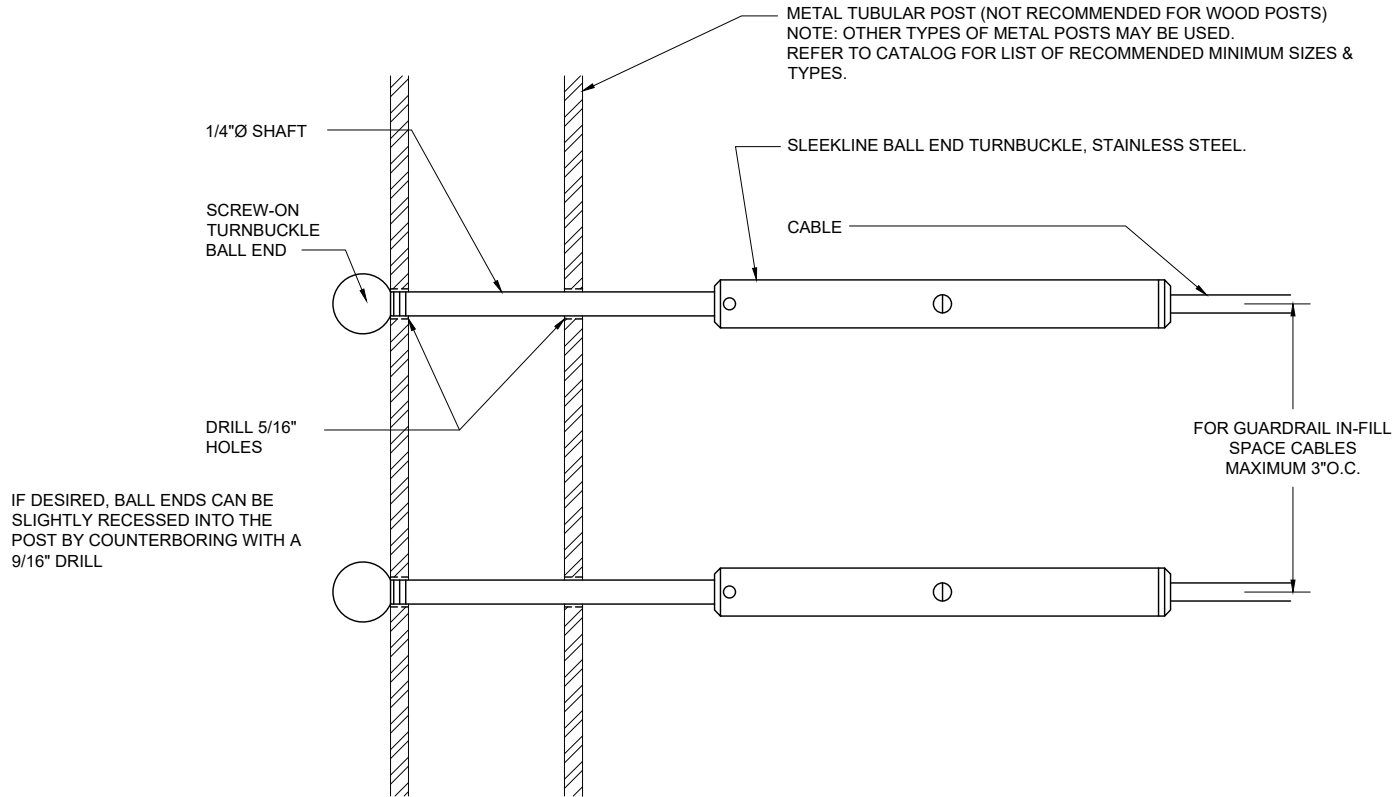

SLEEKLINE BALL END TURNBUCKLE - HORIZONTAL TERMINATION ON METAL POST
 (DETAILS TYPICAL FOR 1/8", 3/16")

CableRail Reference Drawing:
SLEEKLINE BALL END TURNBUCKLE - LEVEL TERMINATION

THIS DRAWING IS THE PROPERTY OF FEENEY INC. ANY REPRODUCTION OF THIS DOCUMENT WITHOUT THE EXPRESSED WRITTEN CONSENT OF FEENEY INC. IS STRICTLY PROHIBITED.