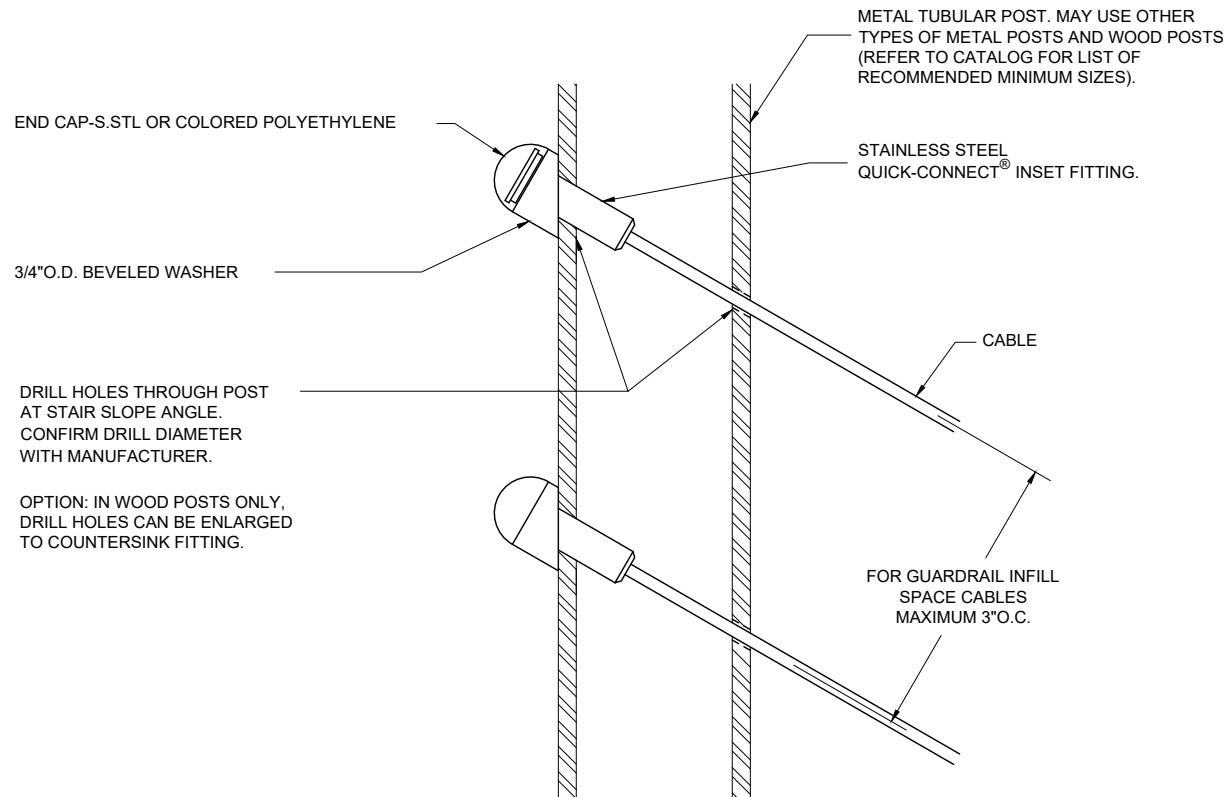

QUICK-CONNECT® INSET FITTING - ANGLED TERMINATION ON METAL POST

CableRail Reference Drawing:
QUICK-CONNECT® STAIR TERMINATION

THIS DRAWING IS THE PROPERTY OF FEENEY INC. ANY REPRODUCTION OF THIS DOCUMENT WITHOUT THE EXPRESSED WRITTEN CONSENT OF FEENEY INC. IS STRICTLY PROHIBITED.