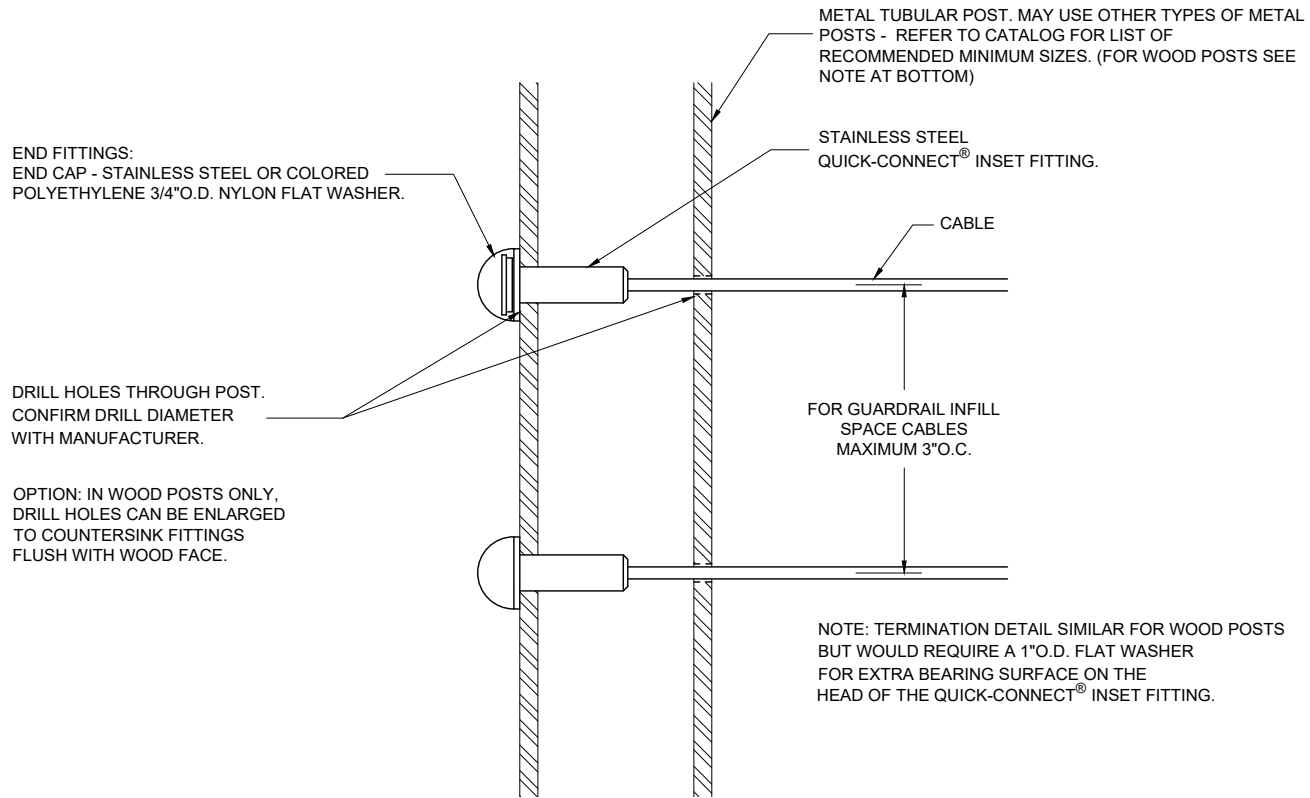

QUICK-CONNECT® INSET FITTING - HORIZONTAL TERMINATION ON METAL POST

CableRail Reference Drawing:
QUICK-CONNECT® - LEVEL TERMINATION

THIS DRAWING IS THE PROPERTY OF FEENEY INC. ANY REPRODUCTION OF THIS DOCUMENT WITHOUT THE EXPRESSED WRITTEN CONSENT OF FEENEY INC. IS STRICTLY PROHIBITED.