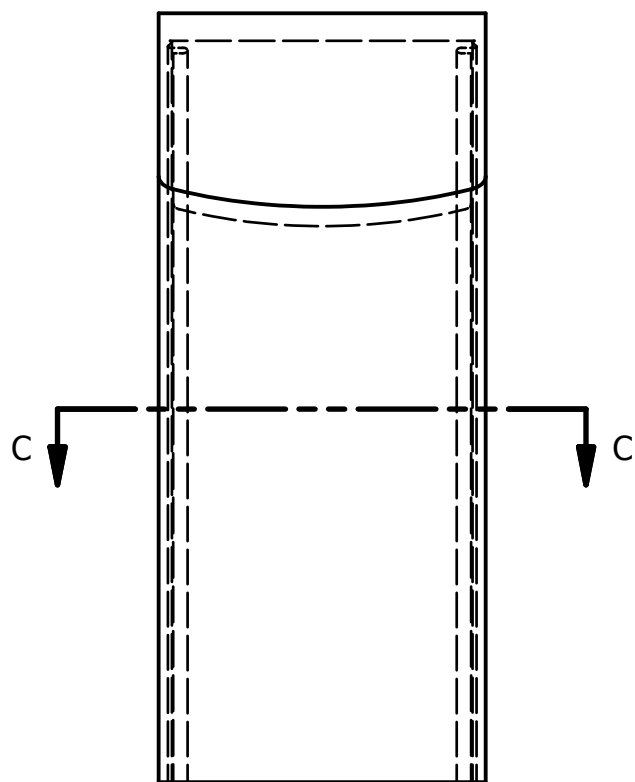

SECTION C-C
SCALE 1 : 1

AUXILIARY VIEW
1 : 1

DETAIL D
SCALE 4 : 1

ISOMETRIC VIEW

FRONT VIEW
SCALE 1 : 1

PROFILE VIEW
SCALE 1 : 1

MATERIAL:	ALUMINUM	SKU:	
TOLERANCES: DECIMAL	.XXX +/- .02"	PART:	POST ACCENT LIGHT HOUSING
	.XX +/- .04"	DATE:	09/10/15
	FRACTIONAL +/- 1/64"	PAGE:	1 OF 1
	ANGULAR +/- 1°	REV:	
THIS DRAWING IS THE PROPERTY OF FEENEY INC. ANY REPRODUCTION OF THIS DOCUMENT WITHOUT THE EXPRESSED WRITTEN CONSENT OF FEENEY INC. IS STRICTLY PROHIBITED.		BY:	BWA
		CHK:	