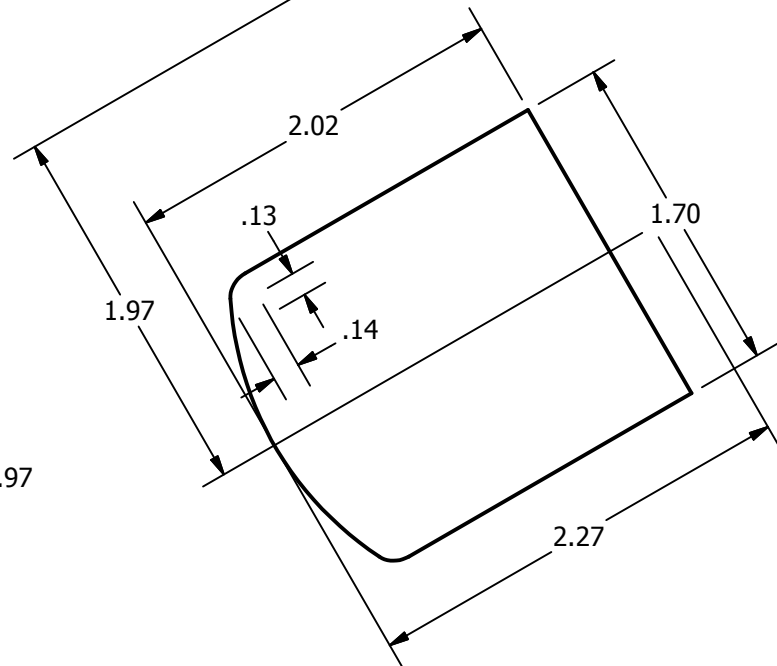

SECTION C-C
SCALE 1 : 1

AUXILIARY VIEW
1 : 1

DETAIL D
SCALE 4 : 1

ISOMETRIC VIEW

FRONT VIEW
SCALE 1 : 1

PROFILE VIEW
SCALE 1 : 1

MATERIAL:	ALUMINUM	SKU:	
TOLERANCES: DECIMAL	.XXX +/- .02"	PART:	POST ACCENT LIGHT HOUSING
	.XX +/- .04"	DATE:	09/10/15
	FRACTIONAL +/- 1/64"	PAGE:	1 OF 1
	ANGULAR +/- 1°	REV:	
THIS DRAWING IS THE PROPERTY OF FEENEY INC. ANY REPRODUCTION OF THIS DOCUMENT WITHOUT THE EXPRESSED WRITTEN CONSENT OF FEENEY INC. IS STRICTLY PROHIBITED.		BY:	BWA
		CHK:	