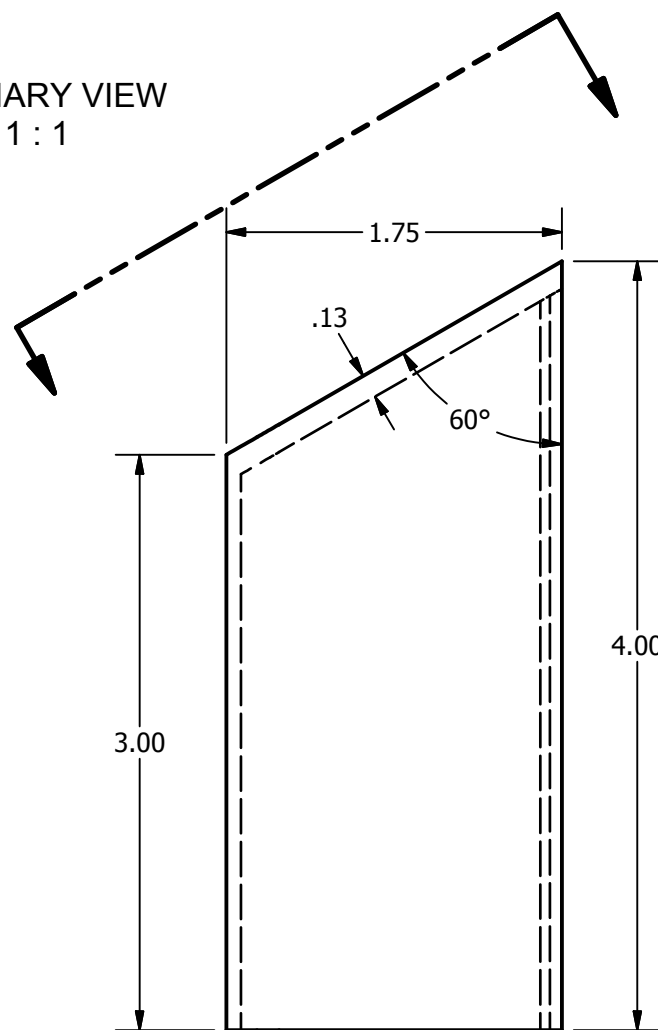

SECTION C-C
SCALE 1 : 1

AUXILIARY VIEW
1 : 1

DETAIL D
SCALE 4 : 1

ISOMETRIC VIEW

FRONT VIEW
SCALE 1 : 1

PROFILE VIEW
SCALE 1 : 1

MATERIAL:	ALUMINUM	SKU:	
TOLERANCES: DECIMAL	.XXX +/- .02"	PART:	POST ACCENT LIGHT HOUSING
	.XX +/- .04"	DATE:	09/10/15
	FRACTIONAL +/- 1/64"	PAGE:	1 OF 1
	ANGULAR +/- 1°	REV:	
THIS DRAWING IS THE PROPERTY OF FEENEY INC. ANY REPRODUCTION OF THIS DOCUMENT WITHOUT THE EXPRESSED WRITTEN CONSENT OF FEENEY INC. IS STRICTLY PROHIBITED.		BY:	BWA
		CHK:	