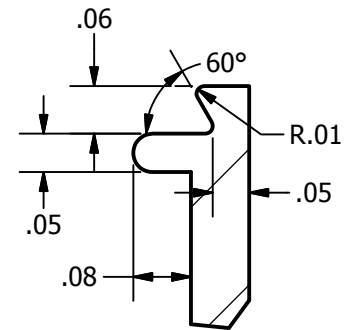

SECTION C-C
SCALE 1 : 1

AUXILIARY VIEW
1 : 1

DETAIL D
SCALE 4 : 1

ISOMETRIC VIEW

FRONT VIEW
SCALE 1 : 1

PROFILE VIEW
SCALE 1 : 1

MATERIAL:	ALUMINUM	SKU:	
TOLERANCES: DECIMAL	.XXX +/- .02"	PART:	POST ACCENT LIGHT HOUSING
	.XX +/- .04"	DATE:	09/10/15
	FRACTIONAL +/- 1/64"	PAGE:	1 OF 1
	ANGULAR +/- 1°	REV:	
THIS DRAWING IS THE PROPERTY OF FEENEY INC. ANY REPRODUCTION OF THIS DOCUMENT WITHOUT THE EXPRESSED WRITTEN CONSENT OF FEENEY INC. IS STRICTLY PROHIBITED.		BY:	BWA
		CHK:	