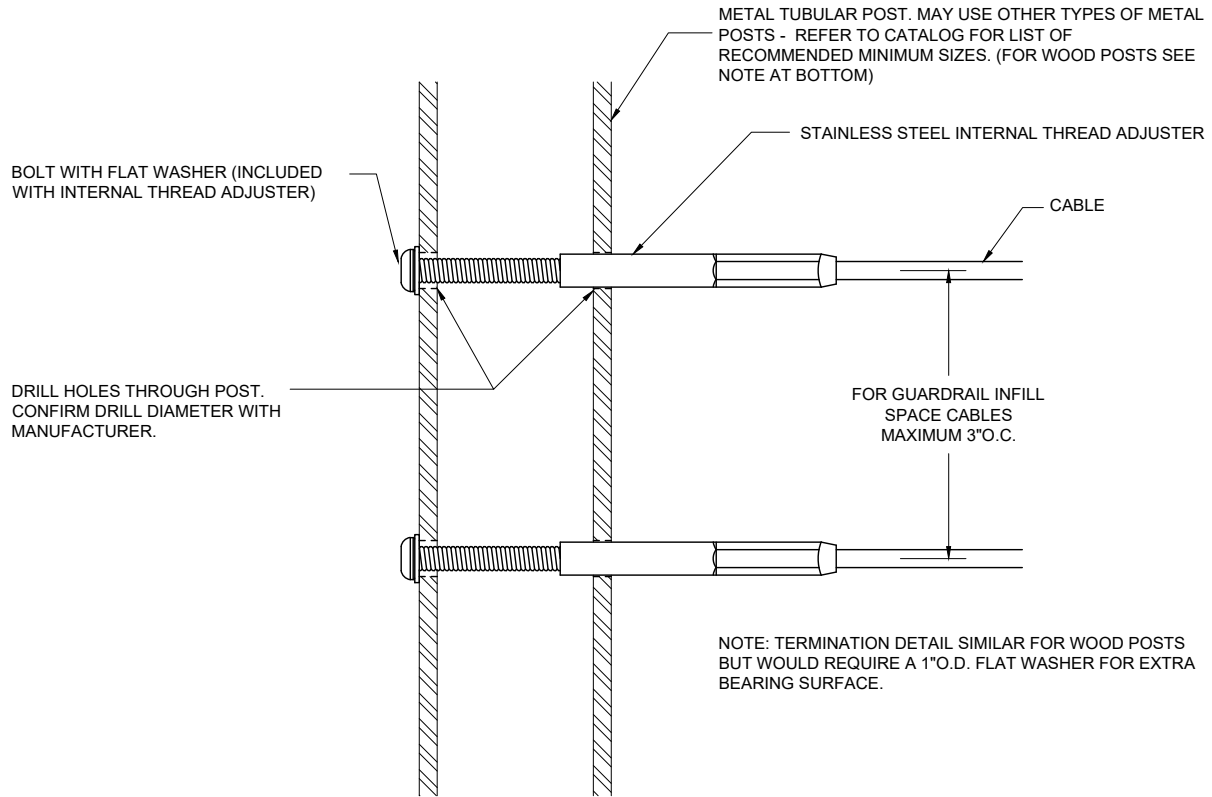

INTERNAL THREAD ADJUSTER - HORIZONTAL TERMINATION ON METAL POST
 (DETAILS TYPICAL FOR 1/8" & 3/16" CABLE).

CableRail Reference Drawing:
INTERNAL THREAD ADJUSTER - LEVEL TERMINATION

THIS DRAWING IS THE PROPERTY OF FEENEY INC. ANY REPRODUCTION OF THIS DOCUMENT WITHOUT THE EXPRESSED WRITTEN CONSENT OF FEENEY INC. IS STRICTLY PROHIBITED.