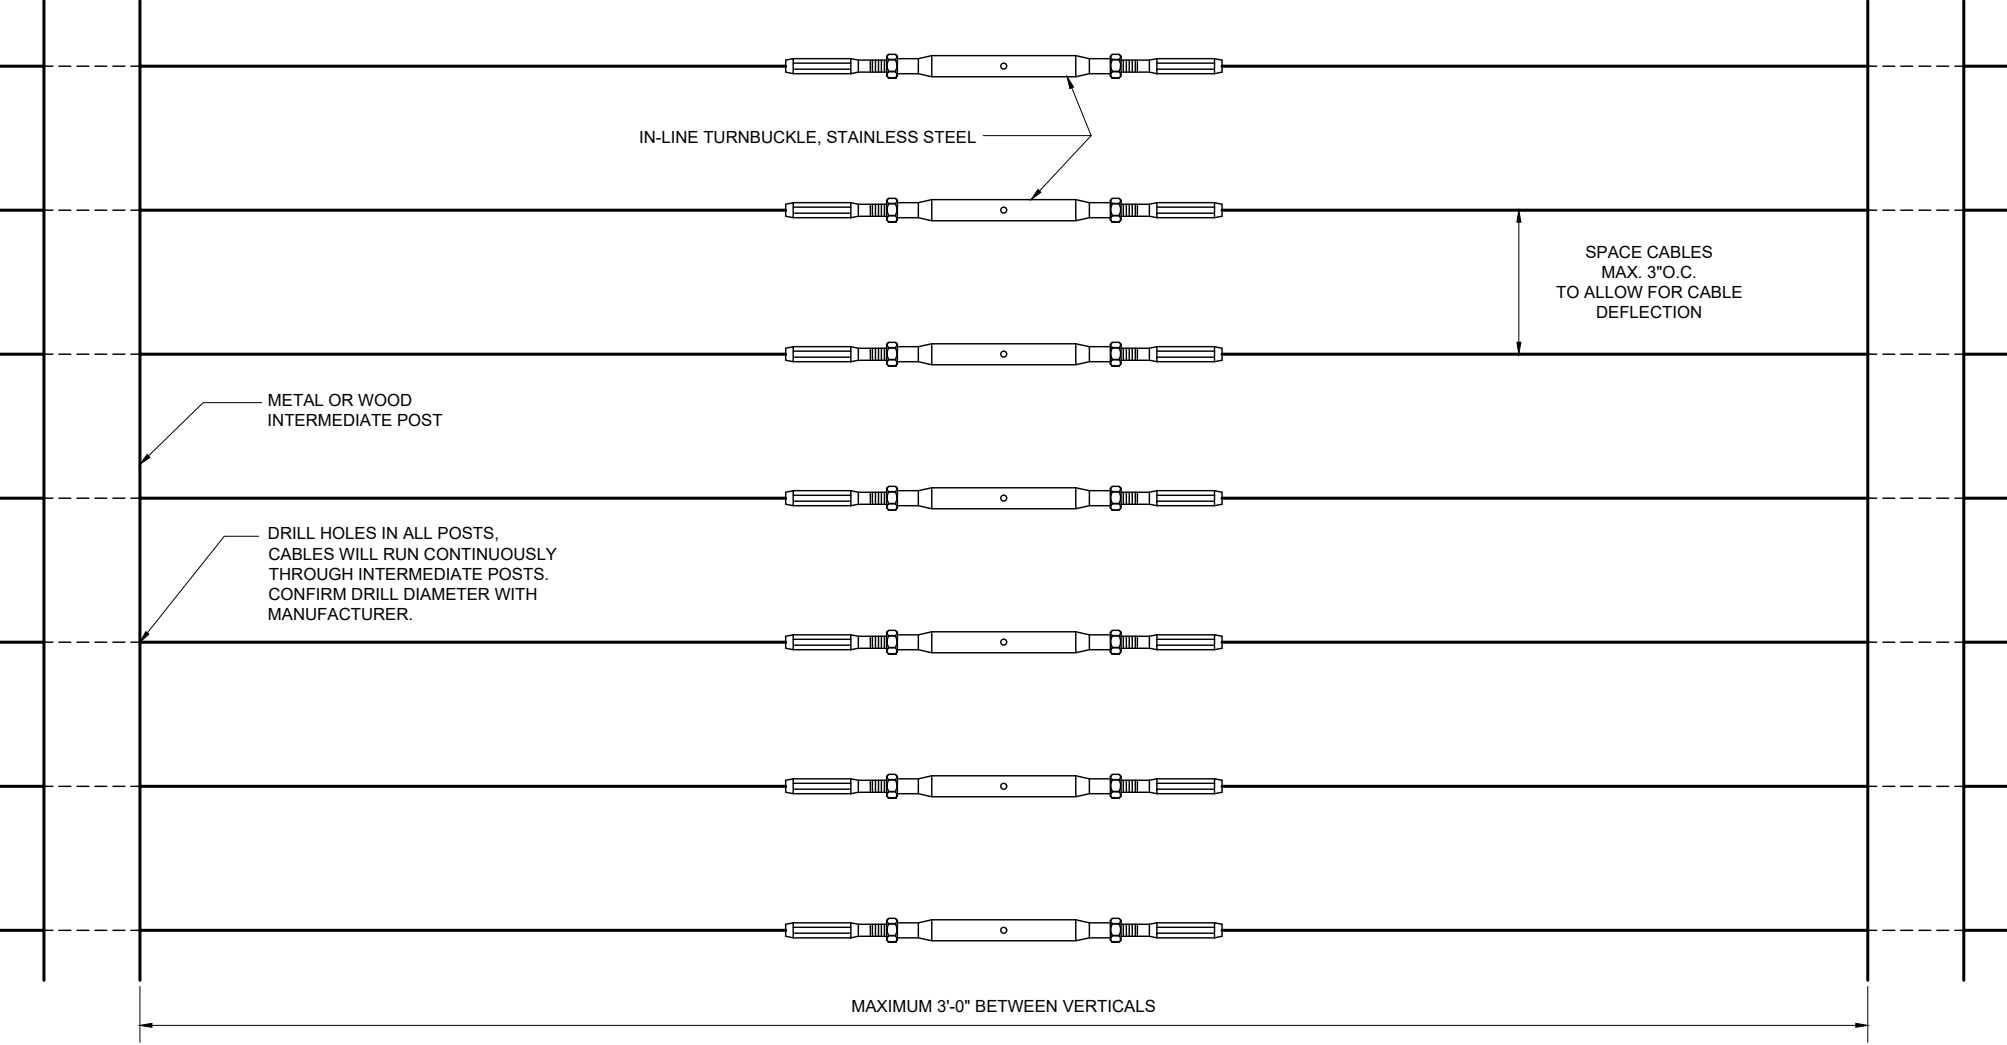

IN-LINE TURNBUCKLE - TYPICAL MID-SPAN, RAILING CONDITION  
 (DETAILS TYPICAL FOR 1/8", 3/16" & 1/4" CABLE)

CableRail Reference Drawing:  
**IN-LINE TURNBUCKLE - DETAIL**

THIS DRAWING IS THE PROPERTY OF FEENEY INC. ANY REPRODUCTION OF THIS DOCUMENT WITHOUT THE EXPRESSED WRITTEN CONSENT OF FEENEY INC. IS STRICTLY PROHIBITED.