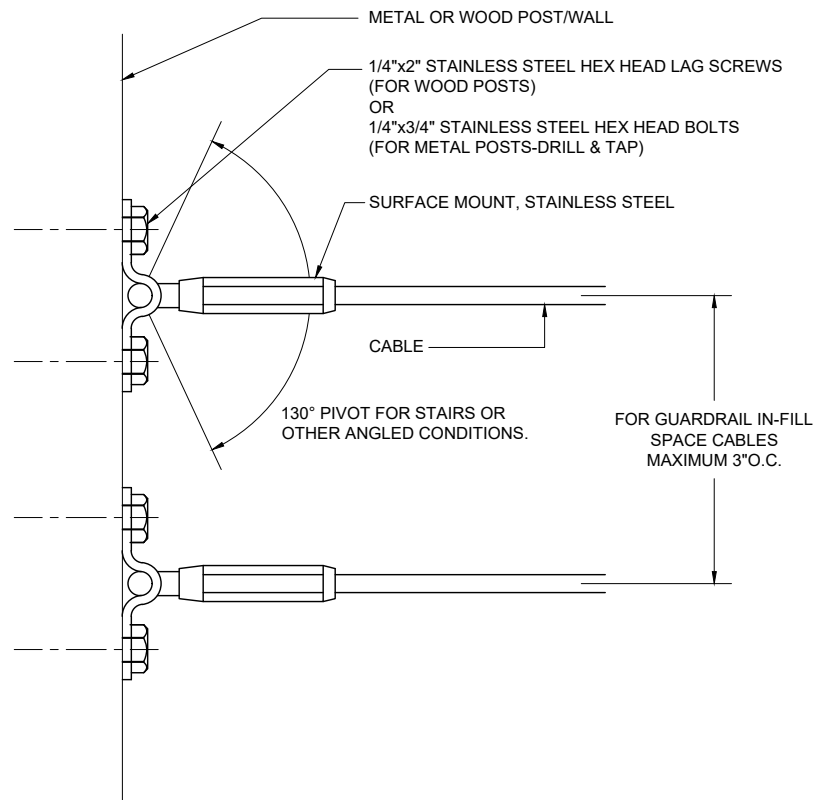

SURFACE MOUNT - HORIZONTAL TERMINATION ON POST/WALL  
 (DETAILS TYPICAL FOR 1/8", 3/16" & 1/4" CABLE)

CableRail Reference Drawing:  
**SURFACE MOUNT - LEVEL TERMINATION**

THIS DRAWING IS THE PROPERTY OF FEENEY INC. ANY REPRODUCTION OF THIS DOCUMENT WITHOUT THE EXPRESSED WRITTEN CONSENT OF FEENEY INC. IS STRICTLY PROHIBITED.