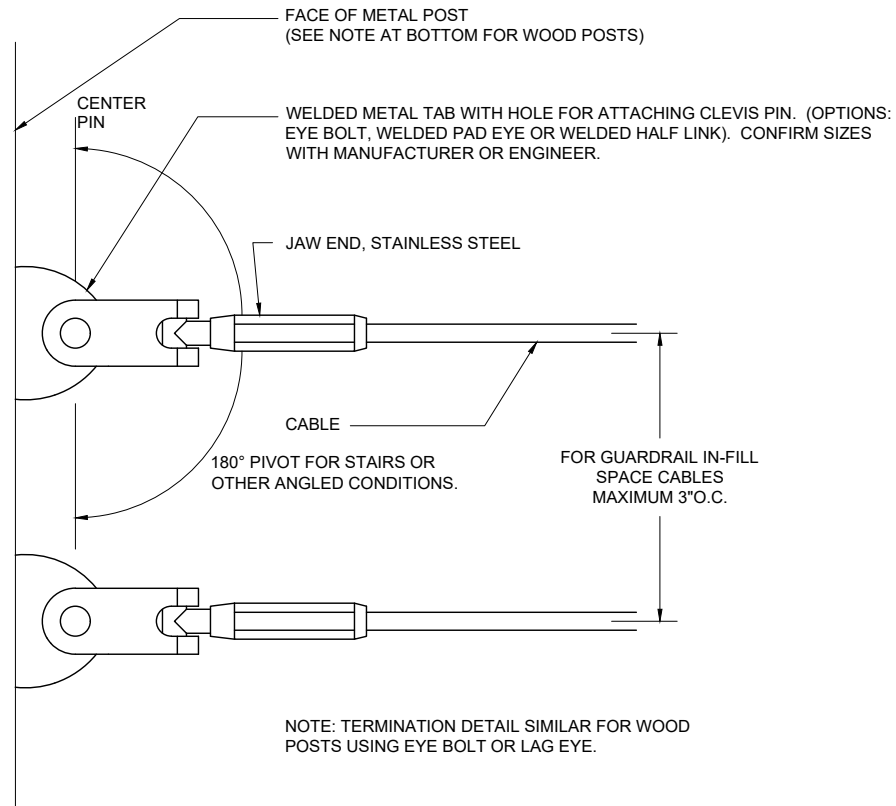

JAW END - HORIZONTAL TERMINATION ON POST/WALL
 (DETAILS TYPICAL FOR 1/8", 3/16" & 1/4" CABLE)

CableRail Reference Drawing:
JAW END - LEVEL TERMINATION

THIS DRAWING IS THE PROPERTY OF FEENEY INC. ANY REPRODUCTION OF THIS DOCUMENT WITHOUT THE EXPRESSED WRITTEN CONSENT OF FEENEY INC. IS STRICTLY PROHIBITED.