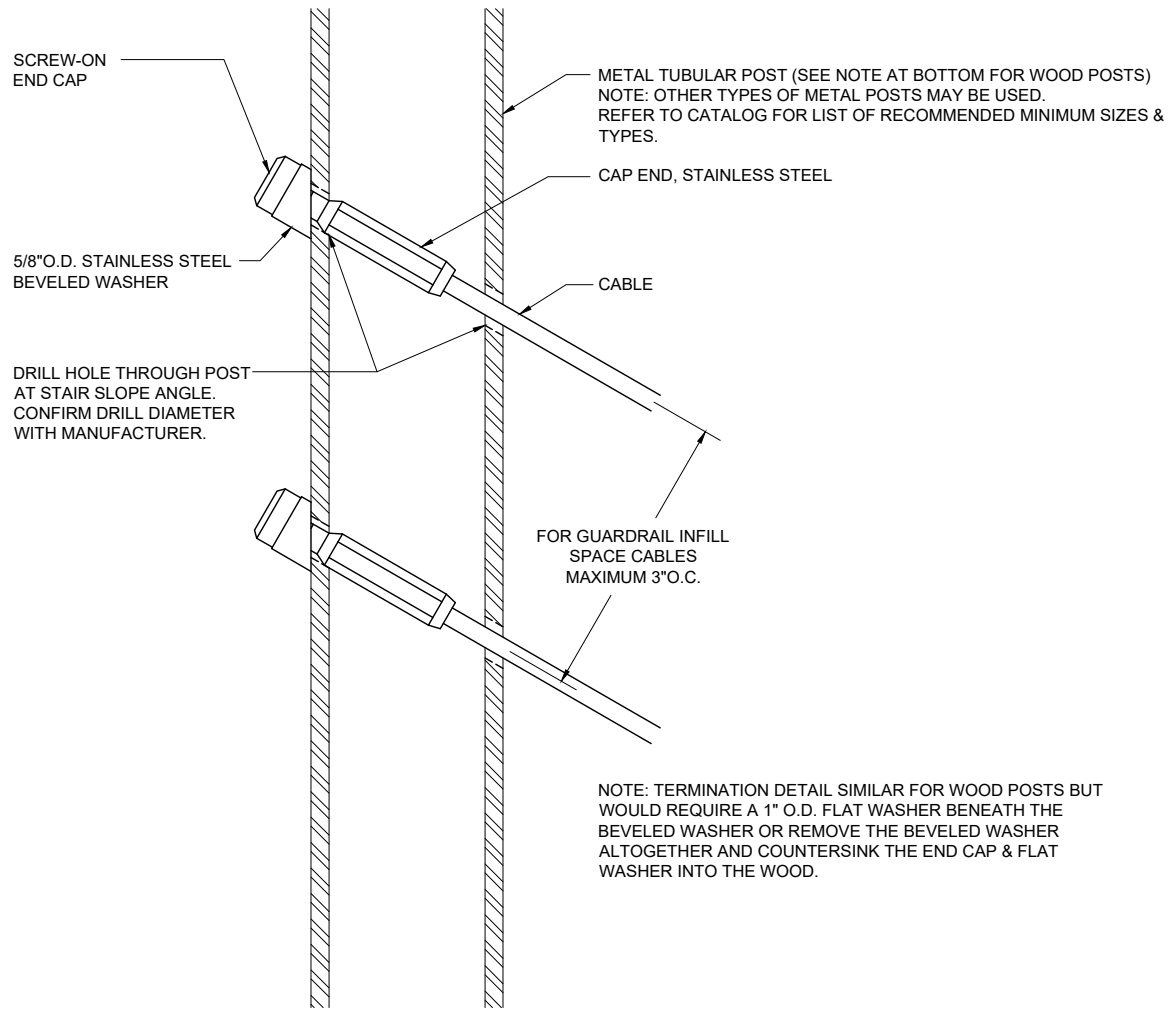

CAP END - ANGLED TERMINATION ON METAL POST
 (DETAILS TYPICAL FOR 1/8", 3/16" & 1/4" CABLE)

CableRail Reference Drawing:
CAP END - STAIR TERMINATION

THIS DRAWING IS THE PROPERTY OF FEENEY INC. ANY REPRODUCTION OF THIS DOCUMENT WITHOUT THE EXPRESSED WRITTEN CONSENT OF FEENEY INC. IS STRICTLY PROHIBITED.