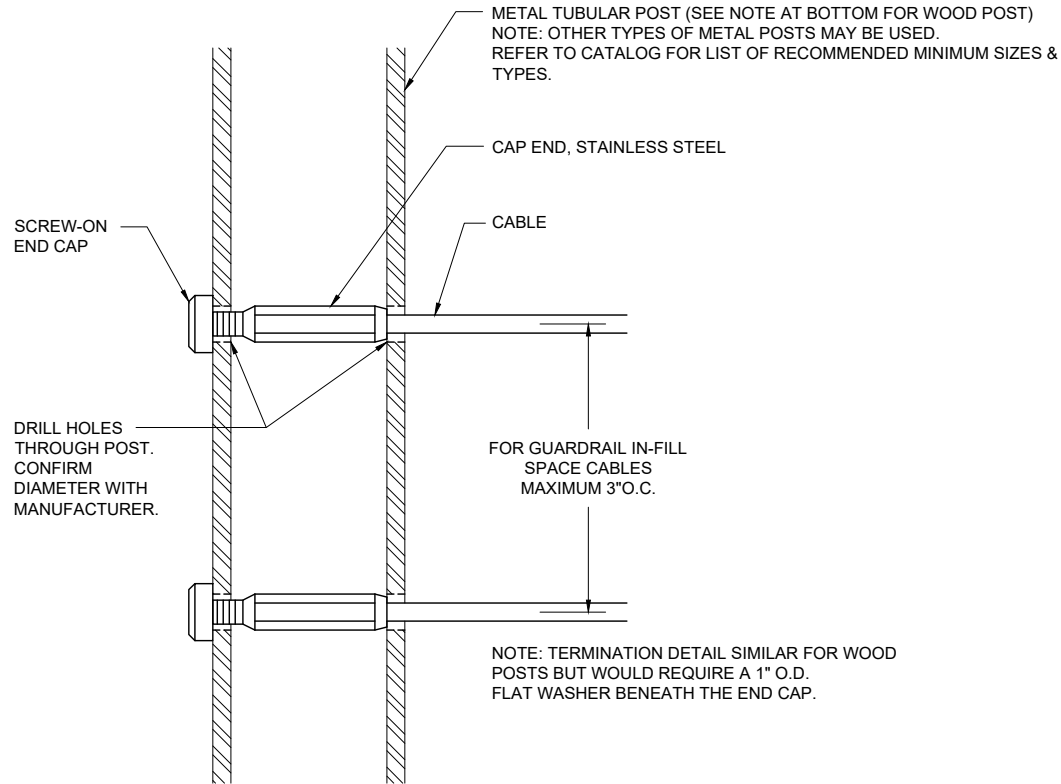

CAP END - HORIZONTAL TERMINATION ON METAL POST
 (DETAILS TYPICAL FOR 1/8", 3/16" & 1/4" CABLE)

CableRail Reference Drawing:
CAP END - LEVEL TERMINATION

THIS DRAWING IS THE PROPERTY OF FEENEY INC. ANY REPRODUCTION OF THIS DOCUMENT WITHOUT THE EXPRESSED WRITTEN CONSENT OF FEENEY INC. IS STRICTLY PROHIBITED.