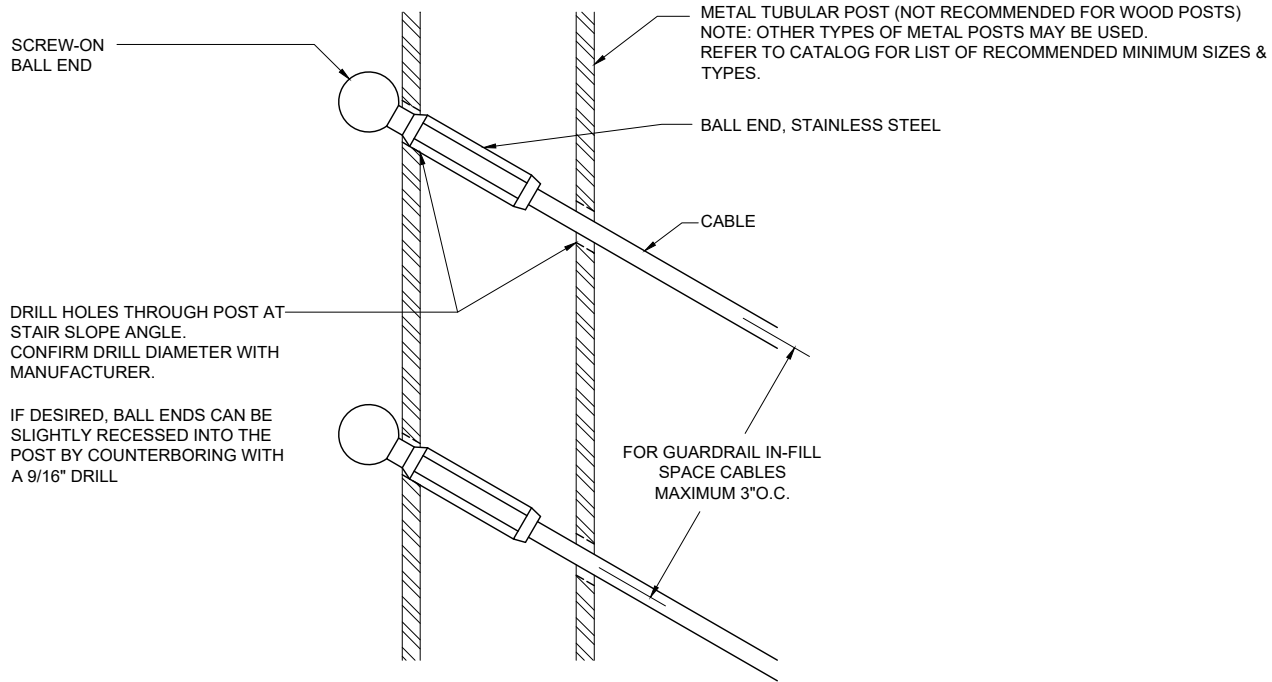

BALL END - ANGLED TERMINATION ON METAL POST
(DETAILS TYPICAL FOR 1/8", 3/16" & 1/4" CABLE)

CableRail Reference Drawing:
BALL END - STAIR TERMINATION

THIS DRAWING IS THE PROPERTY OF FEENEY INC. ANY REPRODUCTION OF THIS DOCUMENT WITHOUT THE EXPRESSED WRITTEN CONSENT OF FEENEY INC. IS STRICTLY PROHIBITED.