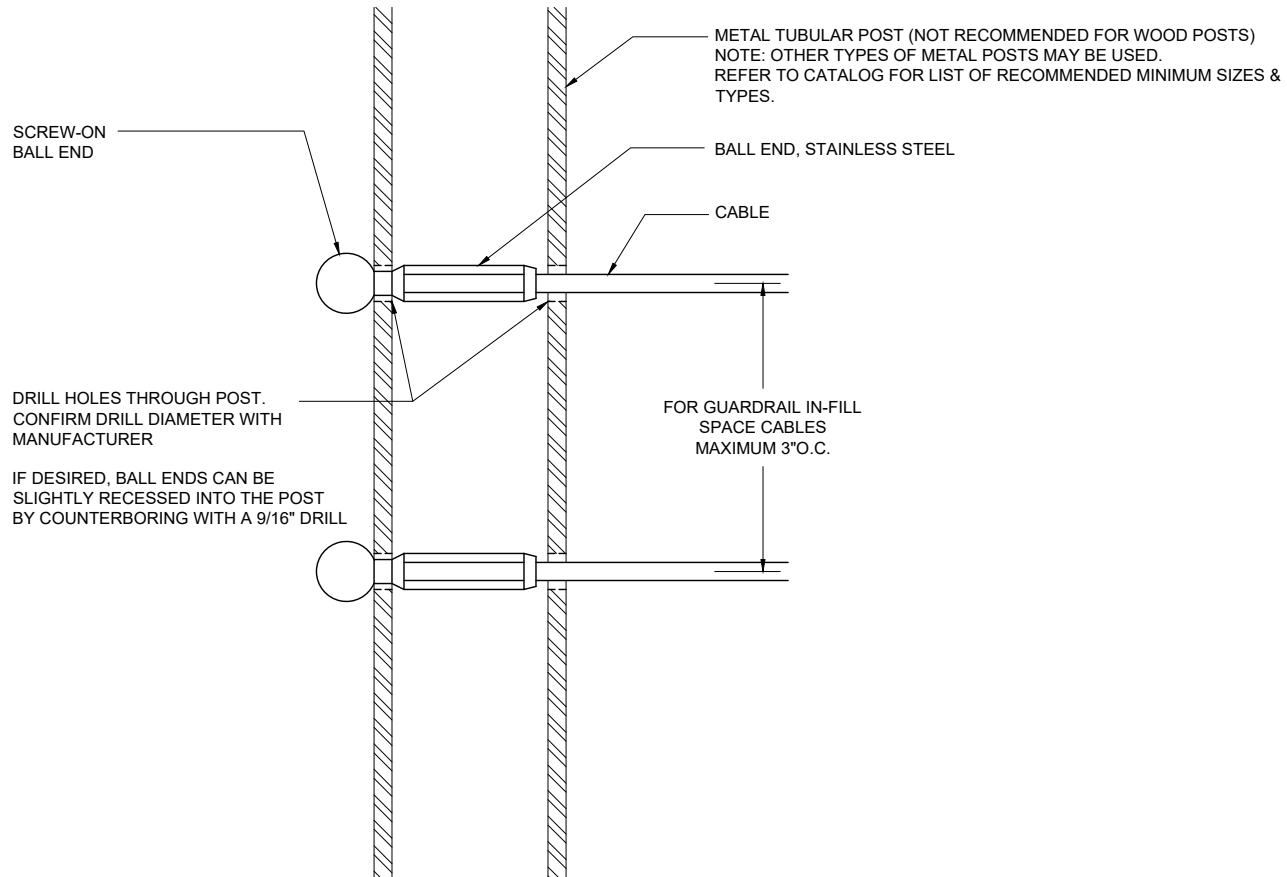

BALL END - HORIZONTAL TERMINATION ON METAL POST
 (DETAILS TYPICAL FOR 1/8", 3/16" & 1/4" CABLE)

CableRail Reference Drawing:
BALL END - LEVEL TERMINATION

THIS DRAWING IS THE PROPERTY OF FEENEY INC. ANY REPRODUCTION OF THIS DOCUMENT WITHOUT THE EXPRESSED WRITTEN CONSENT OF FEENEY INC. IS STRICTLY PROHIBITED.