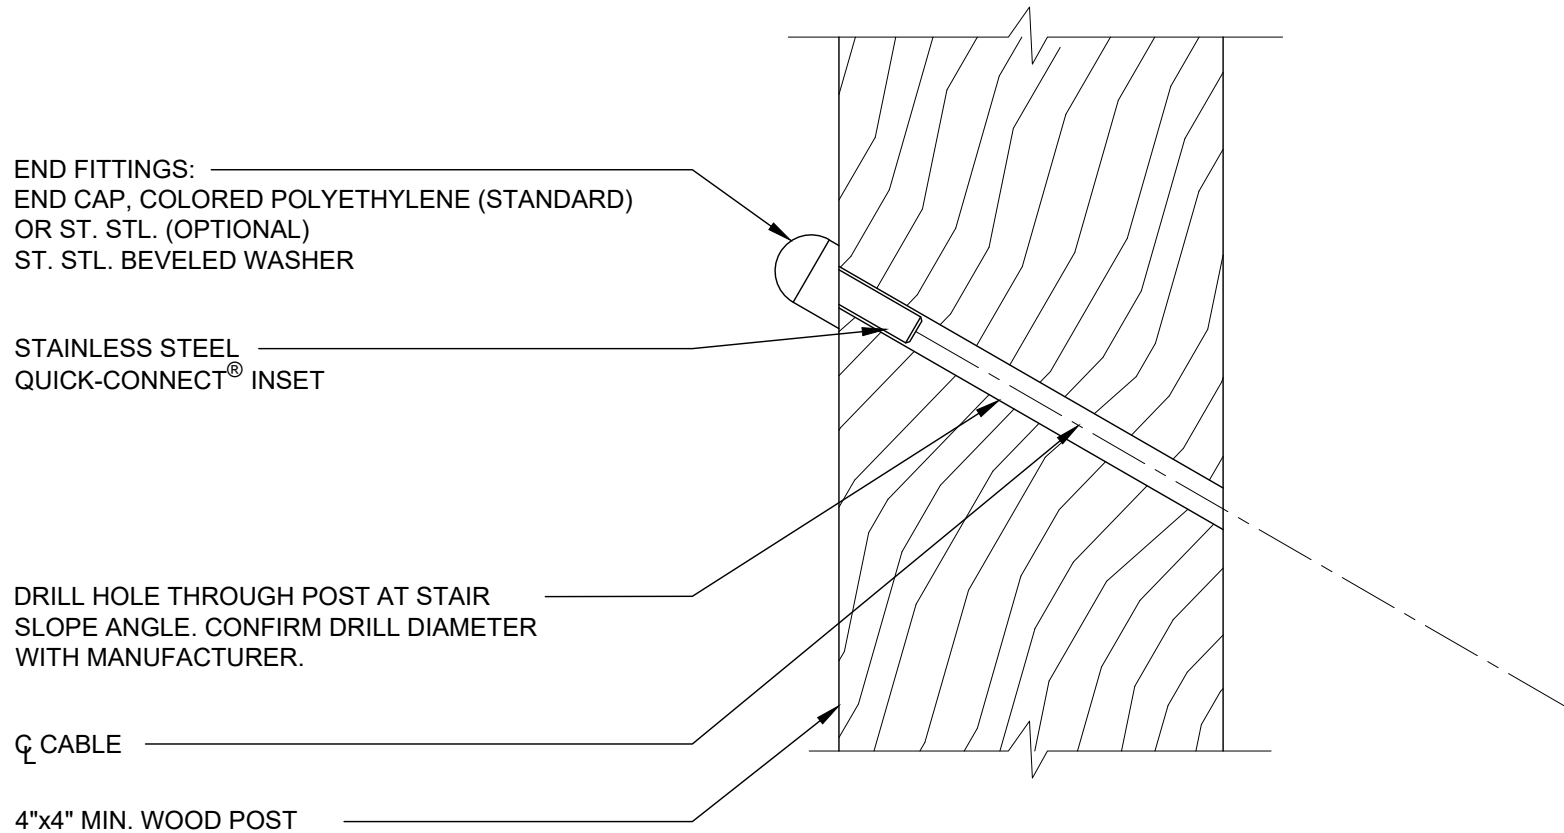

QUICK-CONNECT[®] INSET : WOOD POST WITH ANGLED TERMINATION - STAIRS

NOTE: DETAIL IS TYPICAL FOR BOTH 1/8" AND 3/16" DIAMETER CABLERAIL KITS.

CableRail Reference Drawing:
QUICK-CONNECT[®] FITTING IN WOOD POST AT STAIRS