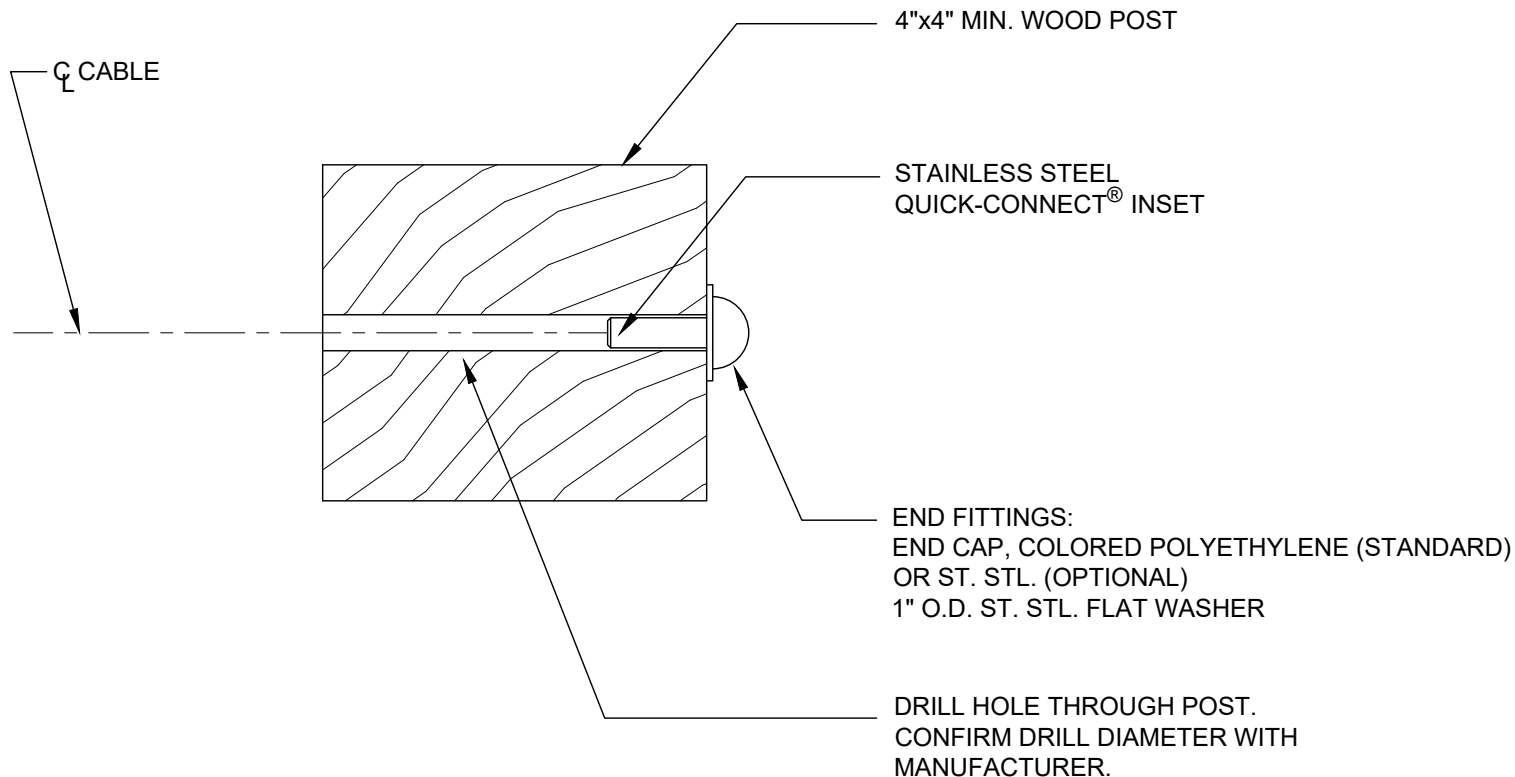

QUICK-CONNECT® INSET : WOOD POST TERMINATION

NOTE: DETAIL IS TYPICAL FOR BOTH 1/8" AND 3/16" DIAMETER CABLERAIL KITS.

CableRail Reference Drawing:
QUICK-CONNECT® FITTING IN WOOD

THIS DRAWING IS THE PROPERTY OF FEENEY INC. ANY REPRODUCTION OF THIS DOCUMENT WITHOUT THE EXPRESSED WRITTEN CONSENT OF FEENEY INC. IS STRICTLY PROHIBITED.