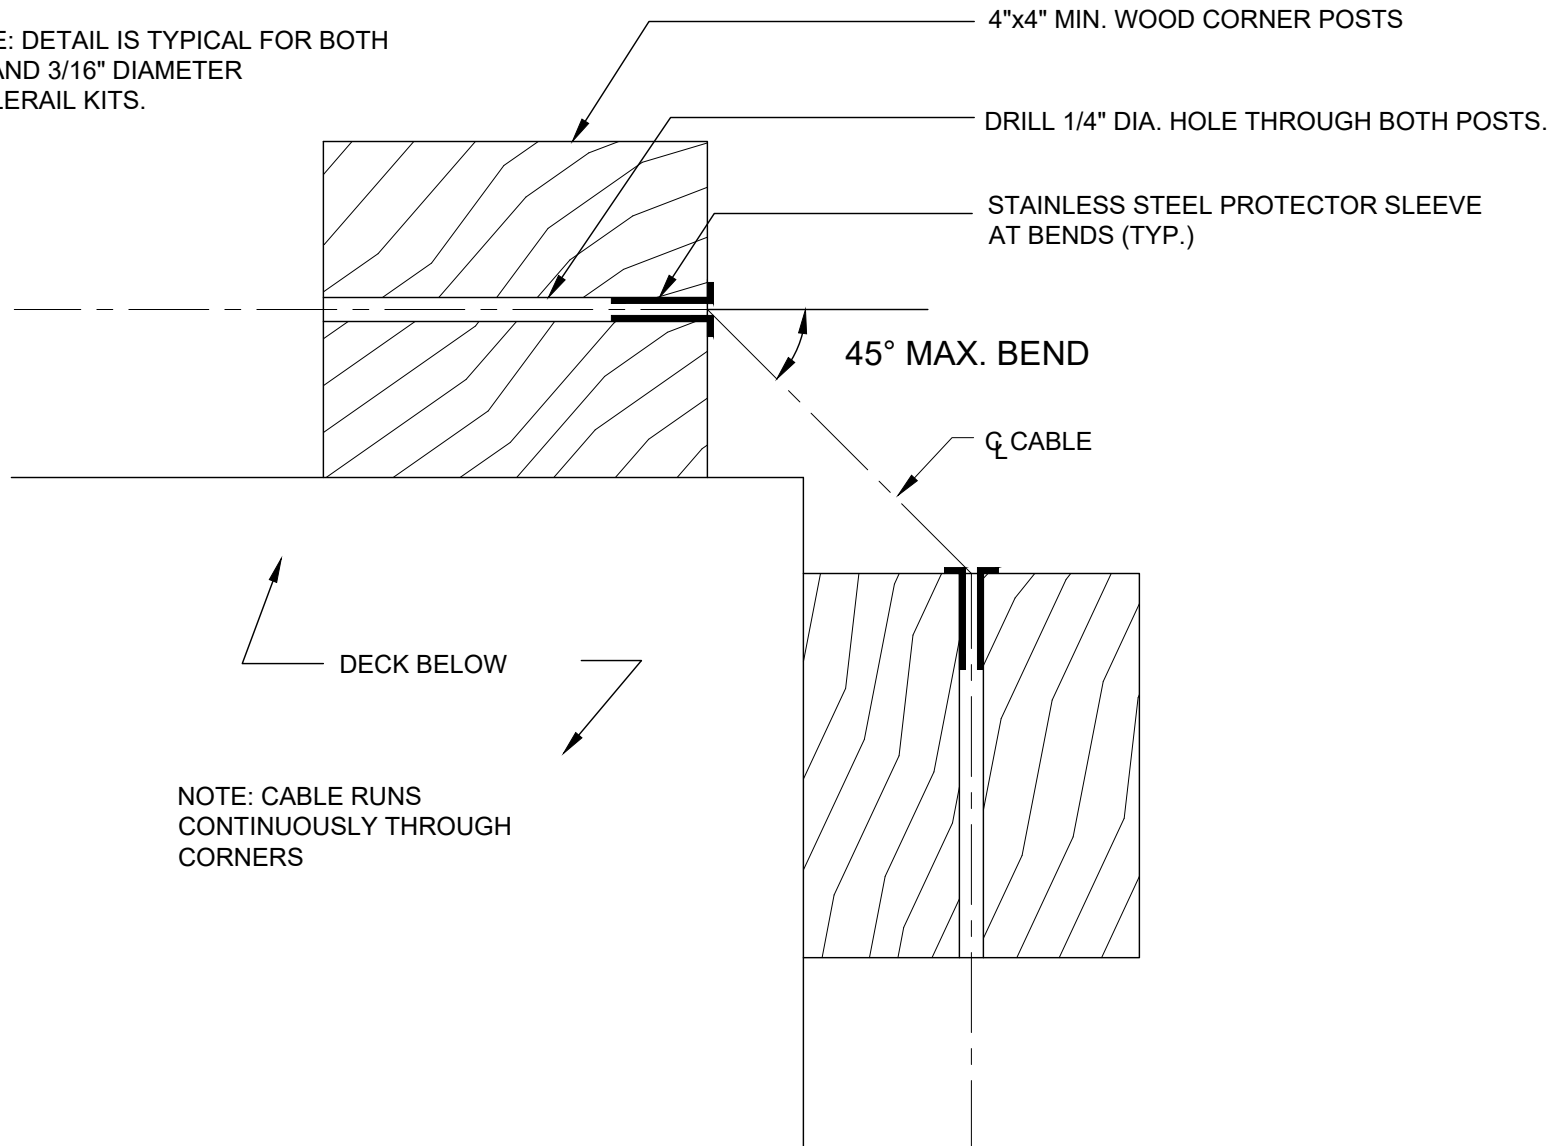

CORNERS: DOUBLE WOOD POSTS WITH
CABLES RUNNING CONTINUOUSLY.

NOTE: DETAIL IS TYPICAL FOR BOTH
1/8" AND 3/16" DIAMETER
CABLERAIL KITS.

NOTE: CABLE RUNS
CONTINUOUSLY THROUGH
CORNERS

CableRail Reference Drawing:
CABLERAIL IN WOOD FRAMES WITH DOUBLE CORNER POSTS