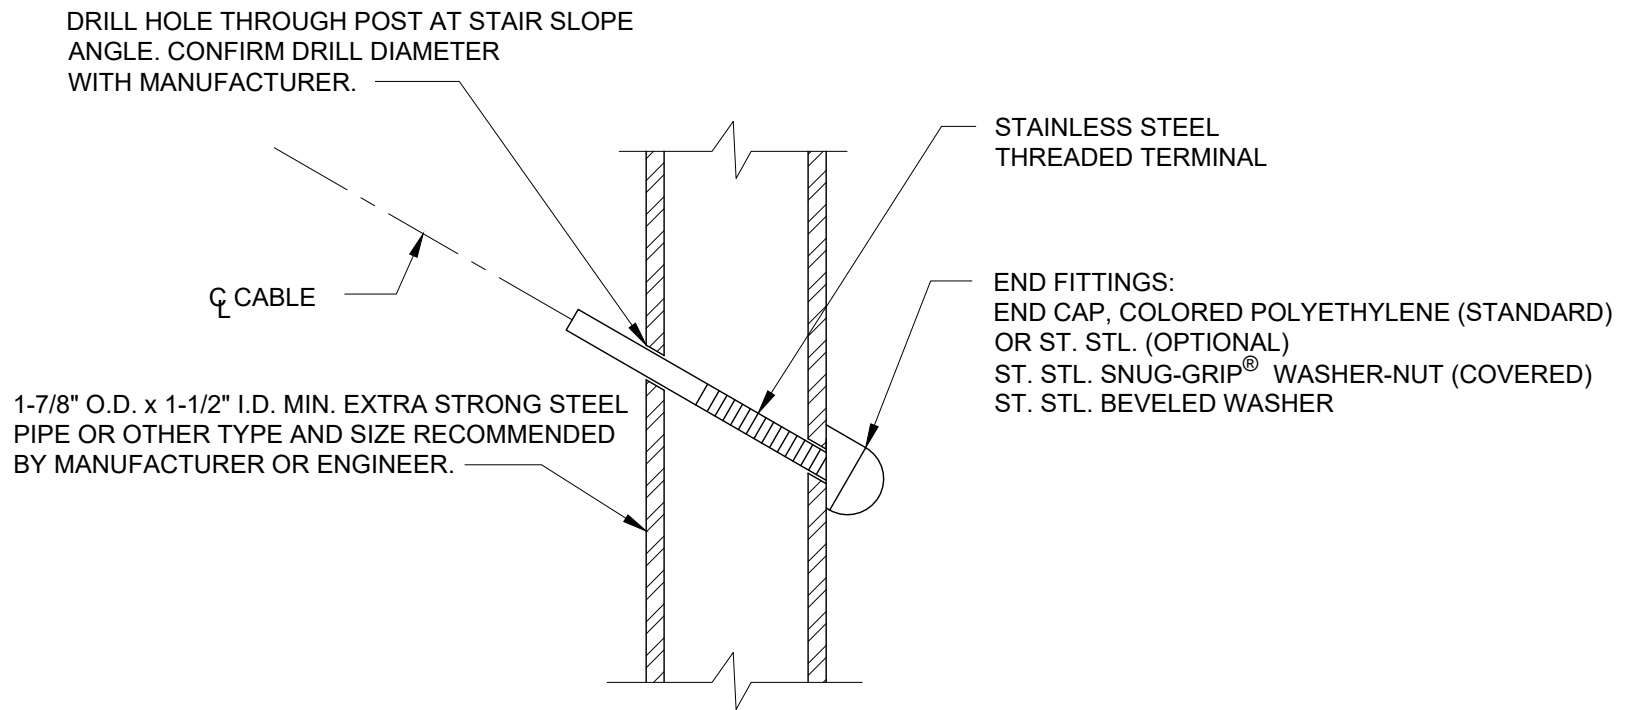

THREADED TERMINAL: STEEL PIPE POST WITH ANGLED TERMINATION - STAIRS

NOTE: DETAIL IS TYPICAL FOR 1/8", 3/16" AND 1/4" DIAMETER CABLERAIL KITS.

CableRail Reference Drawing:

THREADED TERMINAL FITTING IN STEEL POST AT STAIRS