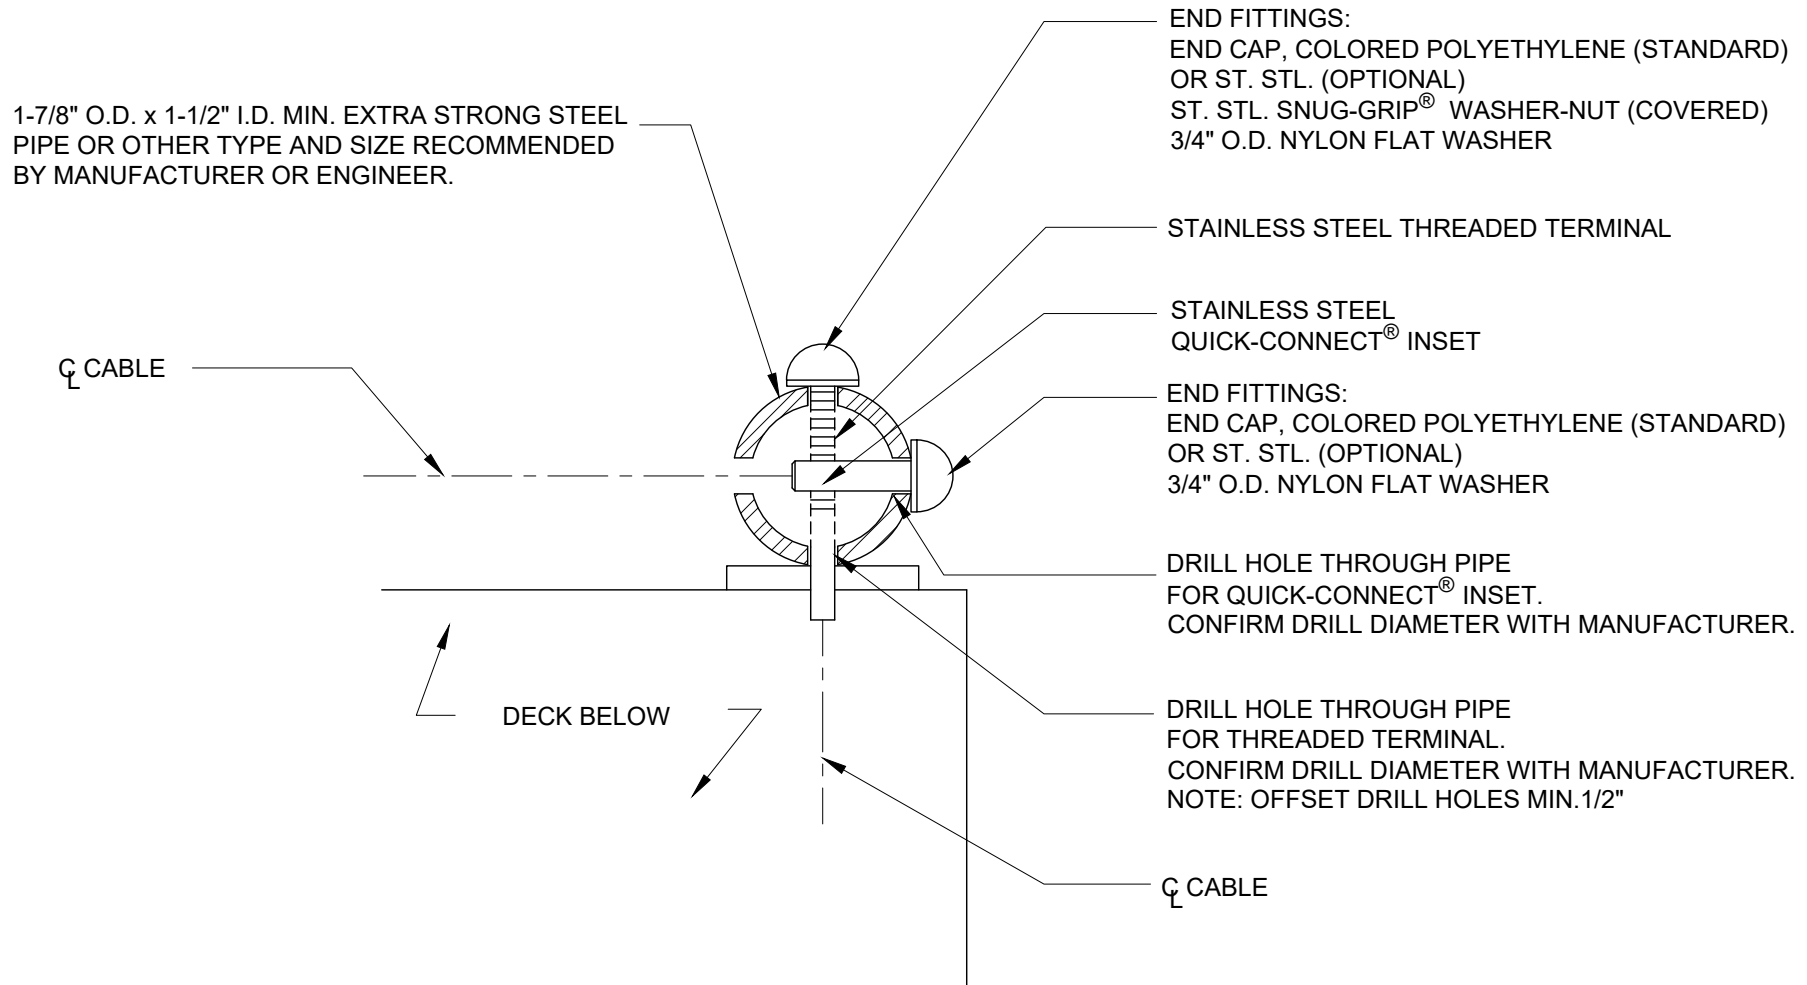

CORNERS: SINGLE STEEL PIPE POST WITH
CABLES TERMINATING

NOTE: DETAIL IS TYPICAL FOR 1/8", 3/16" AND 1/4" DIAMETER CABLERAIL KITS.

CableRail Reference Drawing:

COMBO TERMINATION IN SINGLE CORNER STEEL TUBE POST