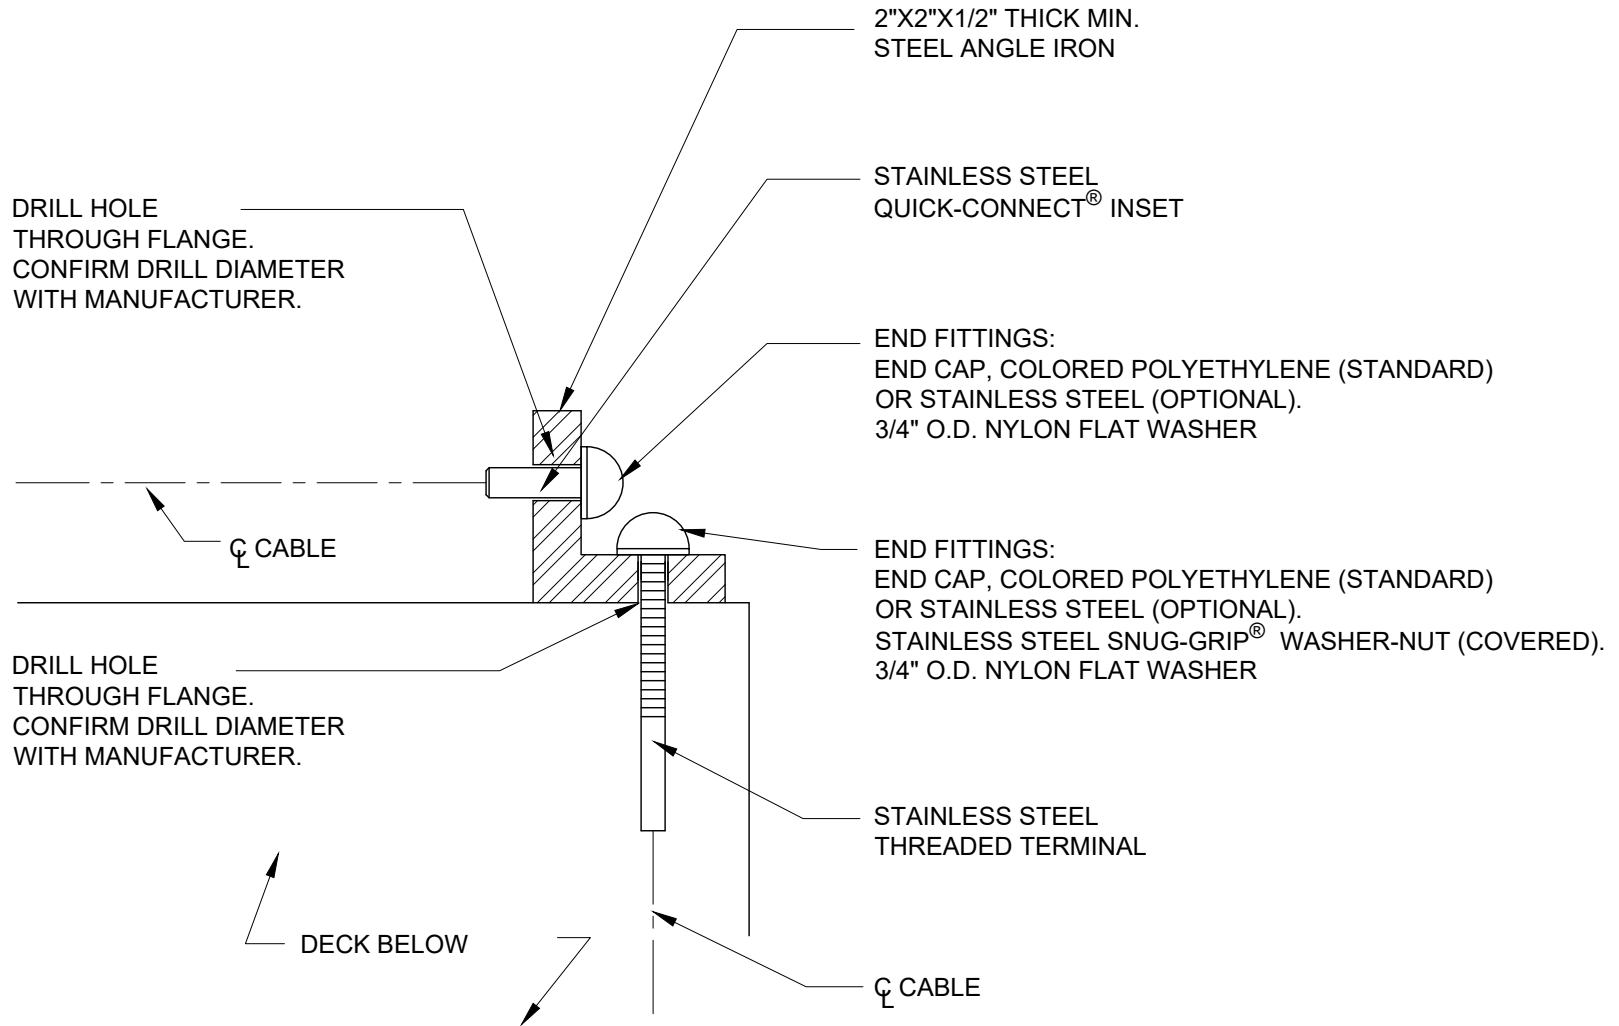

CORNERS: SINGLE ANGLE IRON POST
WITH CABLES TERMINATING.

NOTE: DETAIL IS TYPICAL FOR 1/8", 3/16" AND 1/4" DIAMETER CABLERAIL KITS.

CableRail Reference Drawing:

COMBO TERMINATION IN SINGLE CORNER STEEL ANGLE POST