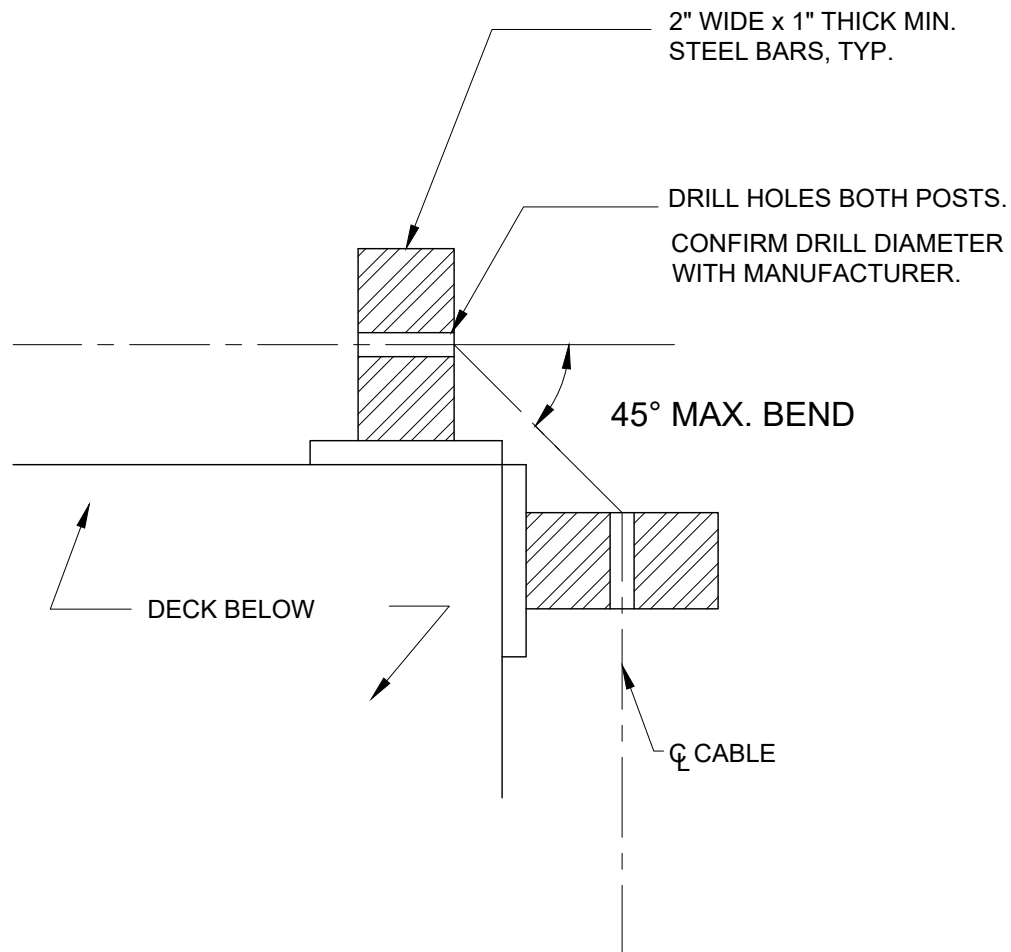

CORNERS: DOUBLE FLAT BAR STEEL POSTS  
WITH CABLES RUNNING CONTINUOUSLY.

NOTE: DETAIL IS TYPICAL FOR 1/8", 3/16" AND 1/4" DIAMETER CABLERAIL KITS.

CableRail Reference Drawing:  
**CONTINUOUS CABLE THROUGH DOUBLE CORNER STEEL FLAT BAR POSTS**