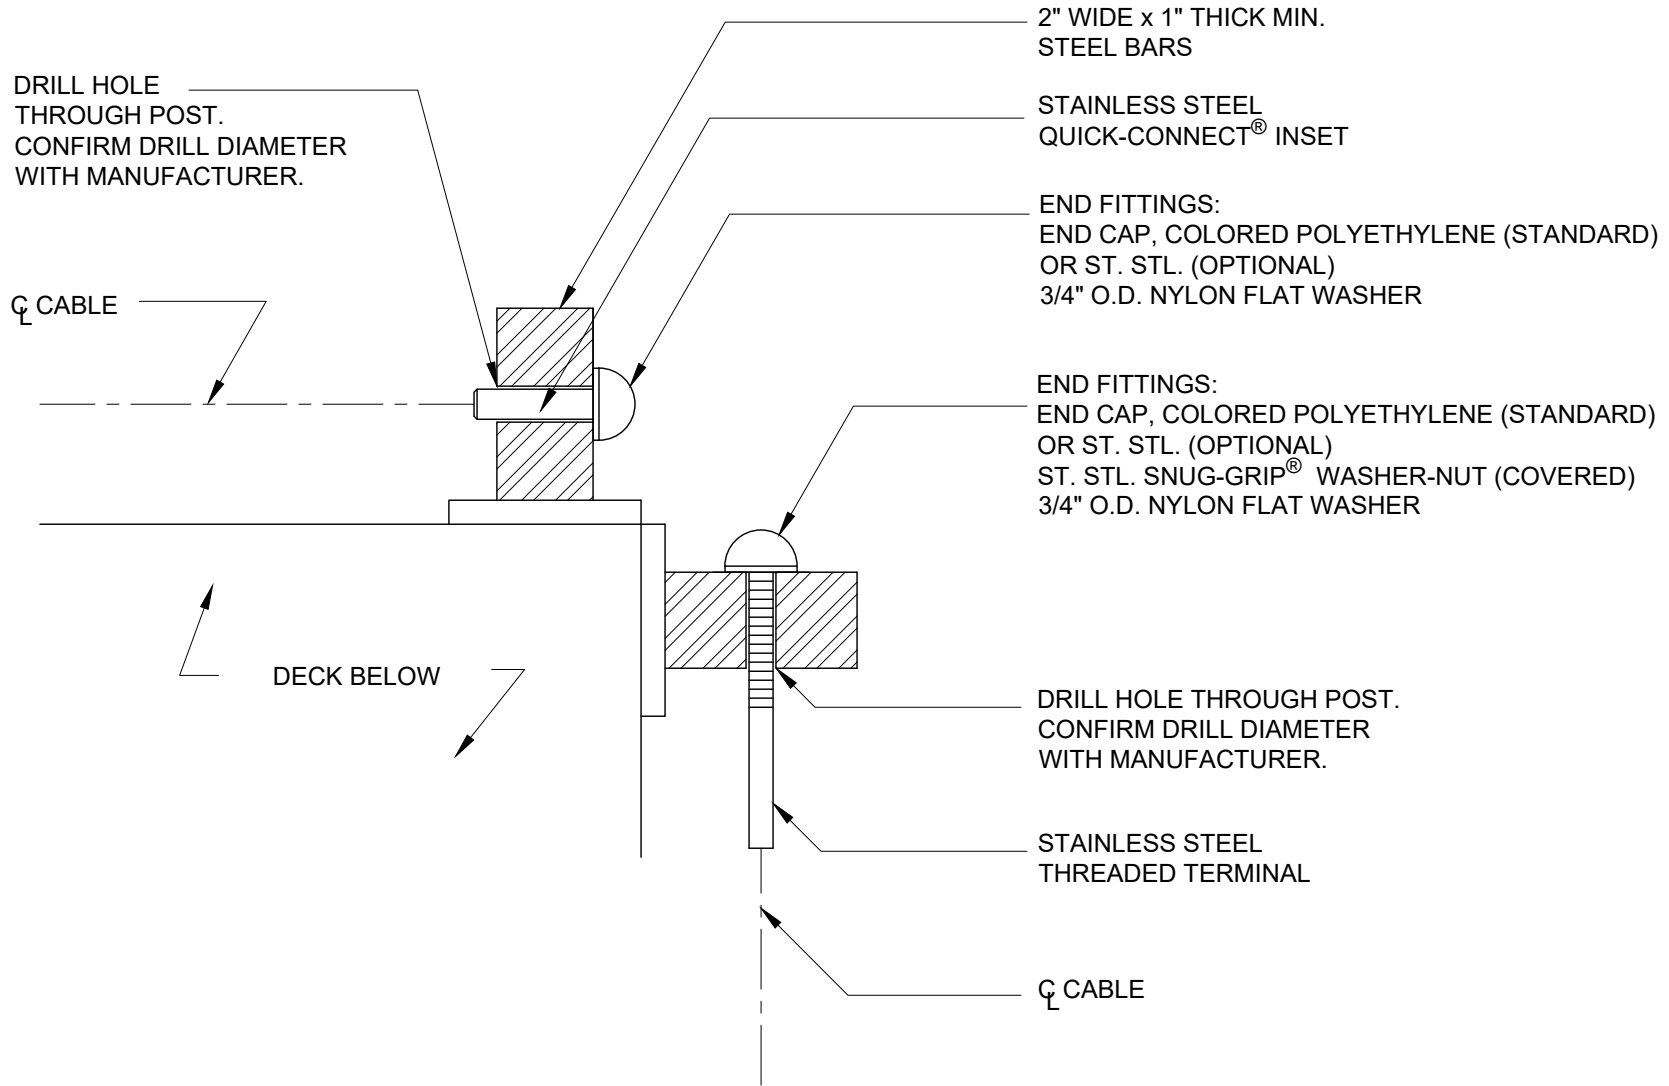

NOTE: DETAIL IS TYPICAL FOR 1/8", 3/16" AND 1/4" DIAMETER CABLERAIL KITS.

CableRail Reference Drawing:  
**TERMINATIONS IN DOUBLE CORNER STEEL FLAT BAR POSTS**

THIS DRAWING IS THE PROPERTY OF FEENEY INC. ANY REPRODUCTION OF THIS DOCUMENT WITHOUT THE EXPRESSED WRITTEN CONSENT OF FEENEY INC. IS STRICTLY PROHIBITED.