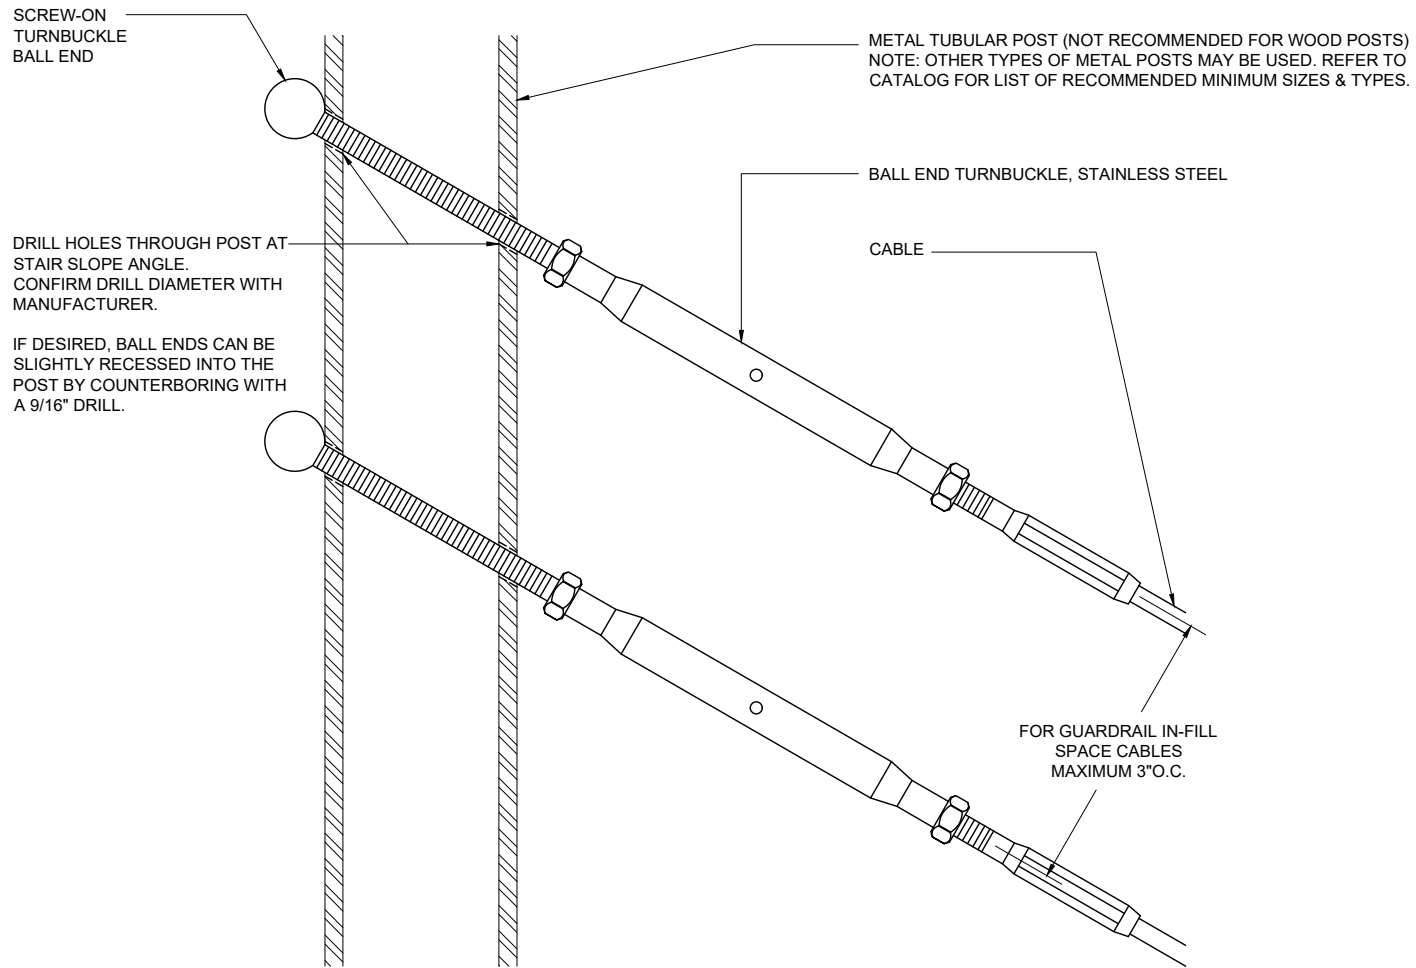

BALL END TURNBUCKLE - ANGLED TERMINATION ON METAL POST  
 (DETAILS TYPICAL FOR 1/8", 3/16" & 1/4" CABLE)

CableRail Reference Drawing:  
**BALL END TURNBUCKLE - STAIR TERMINATION**

THIS DRAWING IS THE PROPERTY OF FEENEY INC. ANY REPRODUCTION OF THIS DOCUMENT WITHOUT THE EXPRESSED WRITTEN CONSENT OF FEENEY INC. IS STRICTLY PROHIBITED.