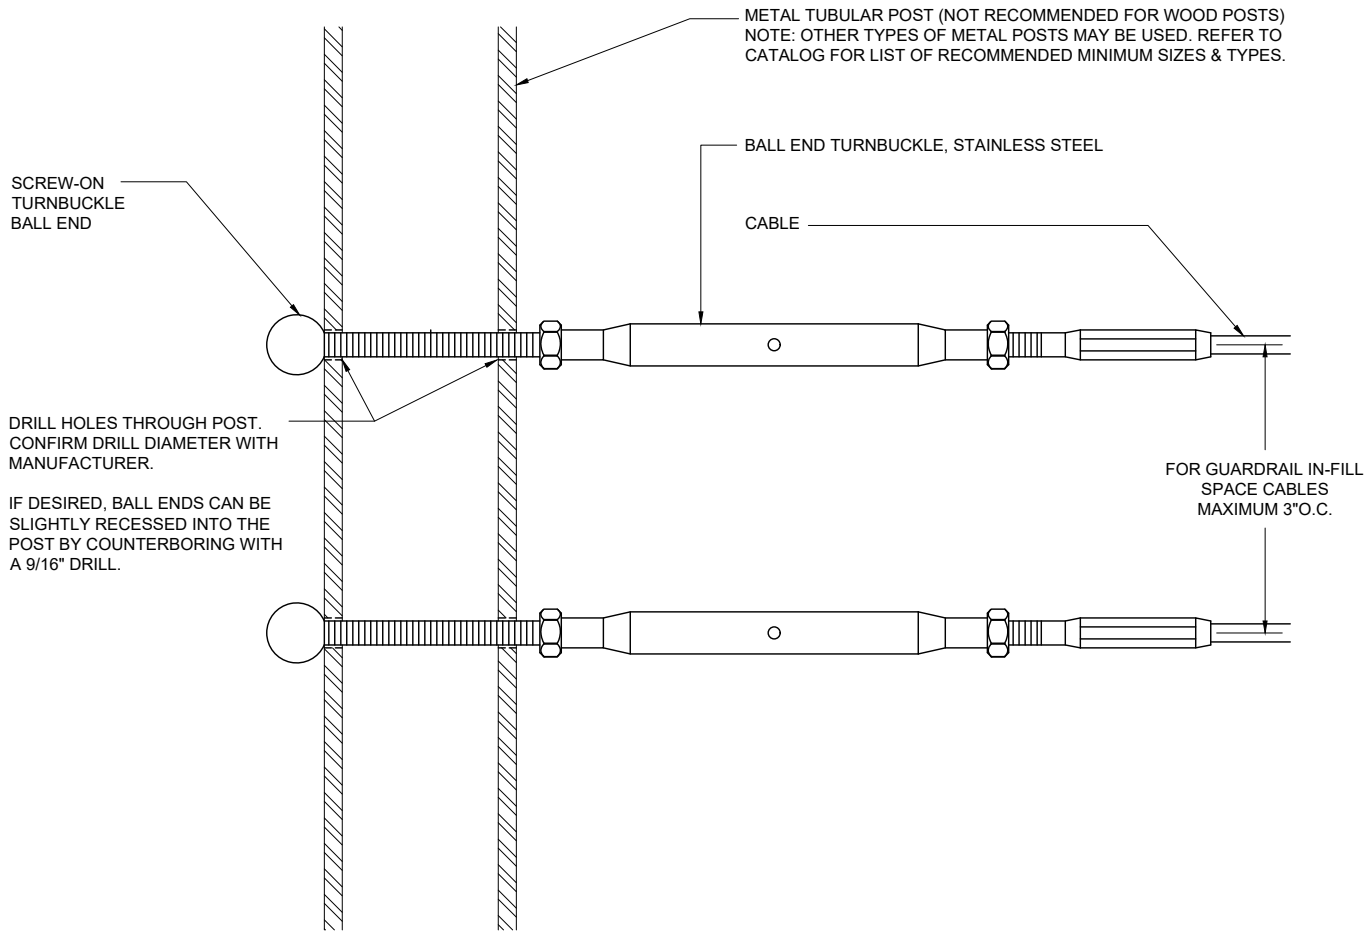

BALL END TURNBUCKLE - HORIZONTAL TERMINATION ON METAL POST
 (DETAILS TYPICAL FOR 1/8", 3/16" & 1/4" CABLE)

CableRail Reference Drawing:
BALL END TURNBUCKLE - LEVEL TERMINATION

THIS DRAWING IS THE PROPERTY OF FEENEY INC. ANY REPRODUCTION OF THIS DOCUMENT WITHOUT THE EXPRESSED WRITTEN CONSENT OF FEENEY INC. IS STRICTLY PROHIBITED.