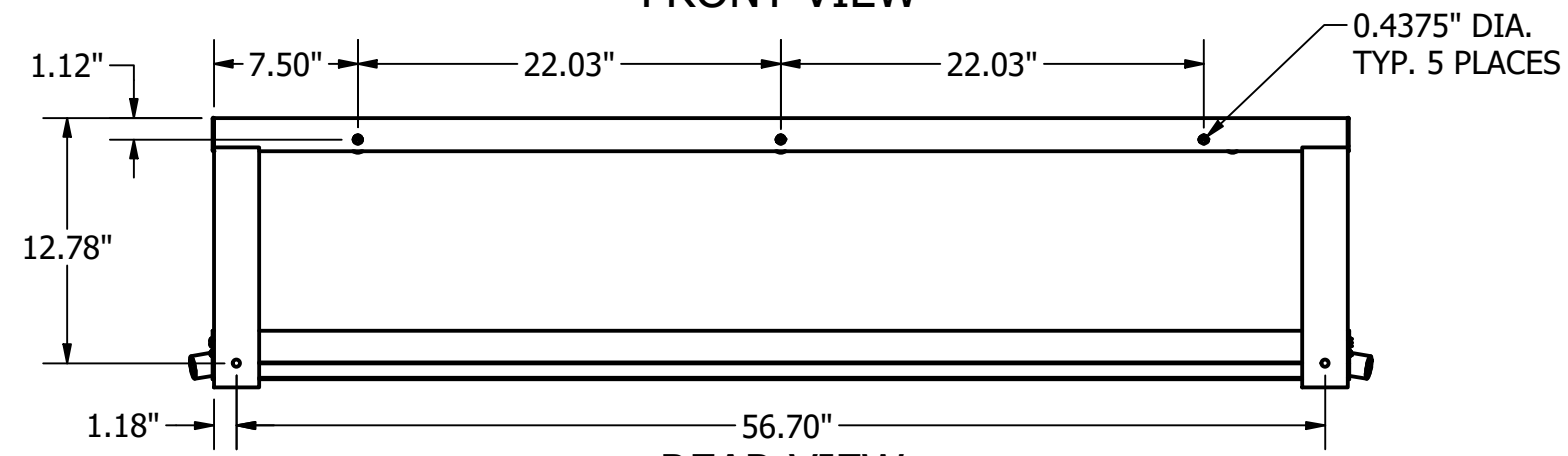

TOP VIEW

FRONT VIEW

REAR VIEW

PROFILE VIEW

NOTE: MOUNTING HOLE LOCATIONS MAY VARY SLIGHTLY. VERIFY EXACT LOCATIONS PRIOR TO INSTALLATION

MATERIAL:	ALUMINUM / POLYCARBONATE	SKU:	ERA : BASE
SCALE:	1 : 10	PART:	ERA AWNING - BASE KIT
TOLERANCES: DECIMAL .XXX +/- .02"		DATE:	10/22/2020
.XX +/- .04"		PAGE:	1 OF 1
ANGULAR +/- 1°		REV:	
THIS DRAWING IS THE PROPERTY OF FEENEY INC. ANY REPRODUCTION OF THIS DOCUMENT WITHOUT THE EXPRESSED WRITTEN CONSENT OF FEENEY INC. IS STRICTLY PROHIBITED.		BY:	NAS
		CHK:	