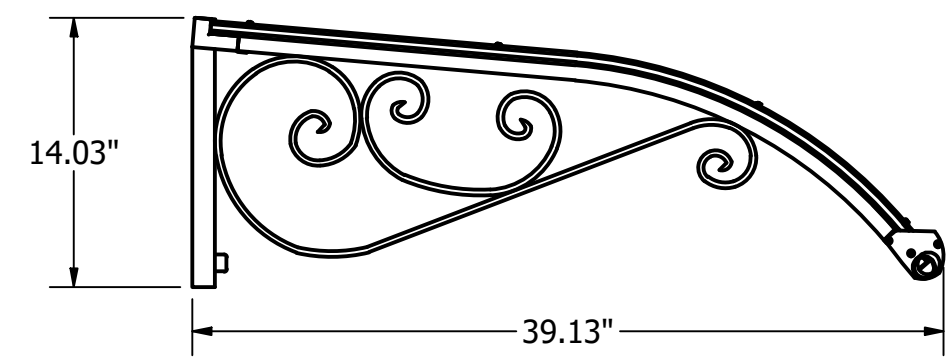

TOP VIEW

FRONT VIEW

REAR VIEW

PROFILE VIEW

NOTE: MOUNTING HOLE LOCATIONS MAY VARY SLIGHTLY. VERIFY EXACT LOCATIONS PRIOR TO INSTALLATION

MATERIAL:	ALUMINUM / POLYCARBONATE	SKU:	ERA : BASE
SCALE:	1 : 10	PART:	ERA AWNING - BASE KIT
TOLERANCES: DECIMAL .XXX +/- .02"		DATE:	10/22/2020
.XX +/- .04"		PAGE:	1 OF 1
ANGULAR +/- 1°		REV:	
THIS DRAWING IS THE PROPERTY OF FEENEY INC. ANY REPRODUCTION OF THIS DOCUMENT WITHOUT THE EXPRESSED WRITTEN CONSENT OF FEENEY INC. IS STRICTLY PROHIBITED.		BY:	NAS
		CHK:	