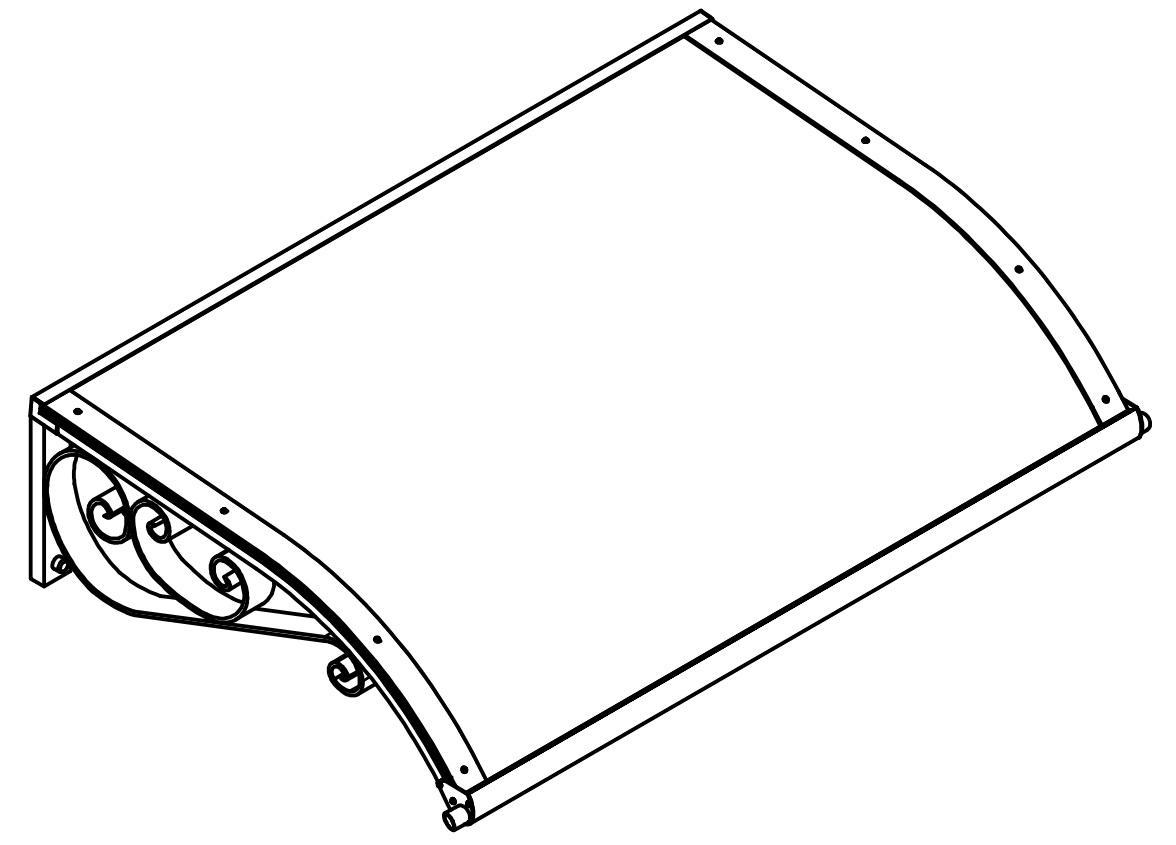

TOP VIEW

FRONT VIEW

REAR VIEW

PROFILE VIEW

NOTE: MOUNTING HOLE LOCATIONS MAY VARY SLIGHTLY. VERIFY EXACT LOCATIONS PRIOR TO INSTALLATION

MATERIAL:	ALUMINUM / POLYCARBONATE	SKU:	ERA : BASE
SCALE:	1 : 10	PART:	ERA AWNING - BASE KIT
TOLERANCES: DECIMAL .XXX +/- .02"		DATE:	10/22/2020
.XX +/- .04"		PAGE:	1 OF 1
ANGULAR +/- 1°		REV:	
THIS DRAWING IS THE PROPERTY OF FEENEY INC. ANY REPRODUCTION OF THIS DOCUMENT WITHOUT THE EXPRESSED WRITTEN CONSENT OF FEENEY INC. IS STRICTLY PROHIBITED.		BY:	NAS
		CHK:	