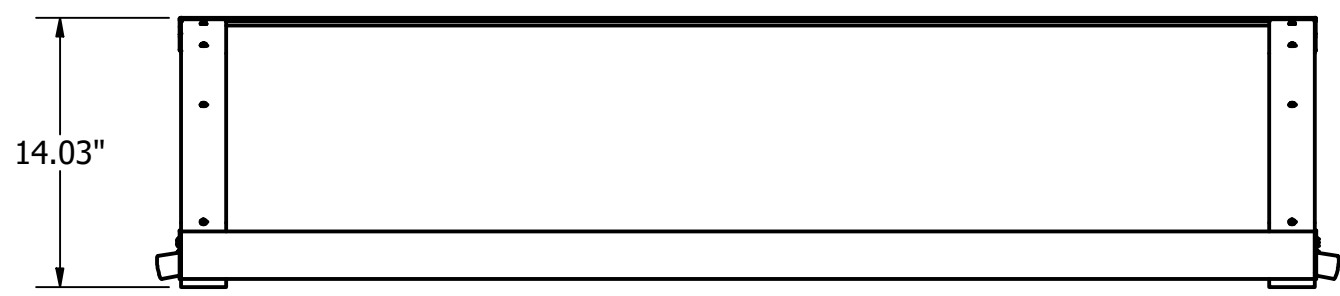

TOP VIEW

FRONT VIEW

REAR VIEW

PROFILE VIEW

NOTE: MOUNTING HOLE LOCATIONS MAY VARY SLIGHTLY. VERIFY EXACT LOCATIONS PRIOR TO INSTALLATION

MATERIAL:	ALUMINUM / POLYCARBONATE	SKU:	ERA : BASE
SCALE:	1 : 10	PART:	ERA AWNING - BASE KIT
TOLERANCES: DECIMAL .XXX +/- .02"		DATE:	10/22/2020
.XX +/- .04"		PAGE:	1 OF 1
ANGULAR +/- 1°		REV:	
THIS DRAWING IS THE PROPERTY OF FEENEY INC. ANY REPRODUCTION OF THIS DOCUMENT WITHOUT THE EXPRESSED WRITTEN CONSENT OF FEENEY INC. IS STRICTLY PROHIBITED.		BY:	NAS
		CHK:	